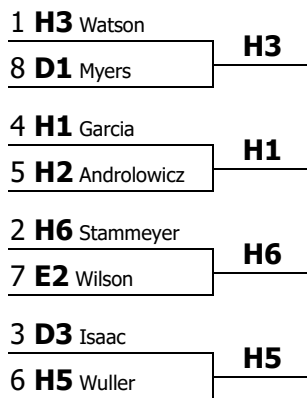

Border Wars - Sun

Varsity IPDA Public Debate

Elimination round bracket

This tournament is being run using SpeechWire Tournament Services software - www.SpeechWire.com.
© 2004-2024 Ben Stewart - All Rights Reserved. SpeechWire version 4.22.000.