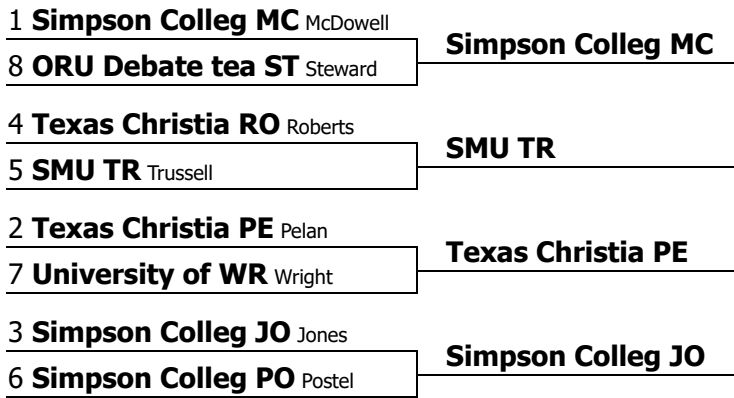

Border Wars - Fri/Sat

Novice IPDA Public Debate

Elimination round bracket

This tournament is being run using SpeechWire Tournament Services software - www.SpeechWire.com.
© 2004-2024 Ben Stewart - All Rights Reserved. SpeechWire version 4.22.000.