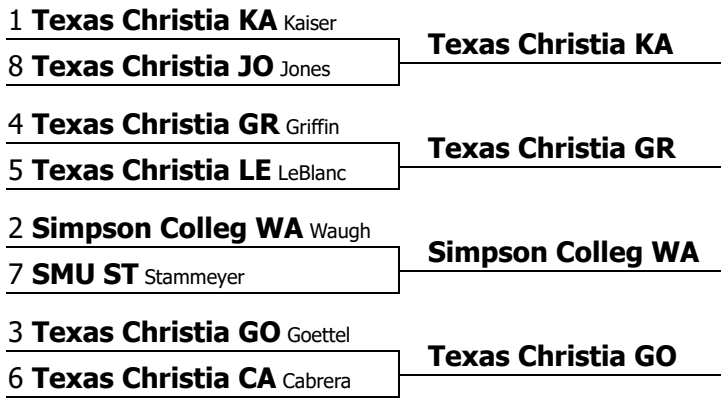

Border Wars - Fri/Sat

Varsity IPDA Public Debate

Elimination round bracket

This tournament is being run using SpeechWire Tournament Services software - www.SpeechWire.com.
© 2004-2024 Ben Stewart - All Rights Reserved. SpeechWire version 4.22.000.