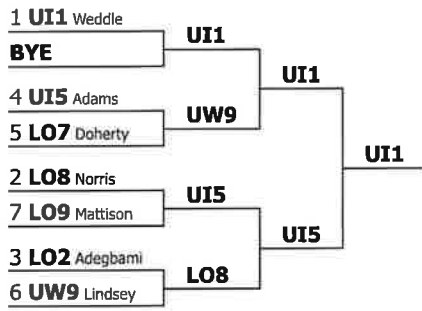

Seattle Classic
Novice IPDA
Competitors in order

Competitor	Record	Drop H/L	Points	Opp. Wins	Results
UI1 (University of Indianapolis) Jordan Weddle	3-1	57.00	115.00	9.00	1st
LO8 (Lower Columbia College) Haylee Norris	3-1	55.00	111.00	4.00	2nd
LO2 (Lower Columbia College) Covenant Adegbami	3-1	53.00	107.00	4.00	3rd
UI5 (University of Indianapolis) Lanea Adams	3-1	52.00	103.00	6.00	4th
UW9 (DSUW (Debate Society at the University of Washingt) Daniel Lindsey	3-1	52.00	102.00	12.00	5th
LO7 (Lower Columbia College) Jared Doherty	3-1	50.00	101.00	7.00	6th
LO9 (Lower Columbia College) Kamren Mattison	2-2	55.00	110.00	4.00	7th
UW8 (DSUW (Debate Society at the University of Washingt) Yui Kuramochi	2-2	52.00	104.00	9.00	8th
UW12 (DSUW (Debate Society at the University of Washingt) Ameli Graff	2-2	51.00	102.00	9.00	9th
UI3 (University of Indianapolis) Dania Razaq	2-2	49.00	91.00	10.00	10th
RA1 (R.A. Long) Rayelynn Camp	1-3	49.00	97.00	10.00	11th
RA2 (R.A. Long) Ethan Cooper	1-3	42.00	88.00	8.00	12th
UW10 (DSUW (Debate Society at the University of Washingt) Edan Lo	0-4	53.00	107.00	11.00	13th
UW16 (DSUW (Debate Society at the University of Washingt) Keira Miho	0-4	51.00	97.00	9.00	14th

This tournament is being run using SpeechWire Tournament Services software - www.SpeechWire.com.
© 2004-2025 Ben Stewart - All Rights Reserved. SpeechWire version 4.22.000.

Seattle Classic
Novice IPDA
Elimination round bracket

This tournament is being run using SpeechWire Tournament Services software - www.SpeechWire.com.
© 2004-2025 Ben Stewart - All Rights Reserved. SpeechWire version 4.22.000.