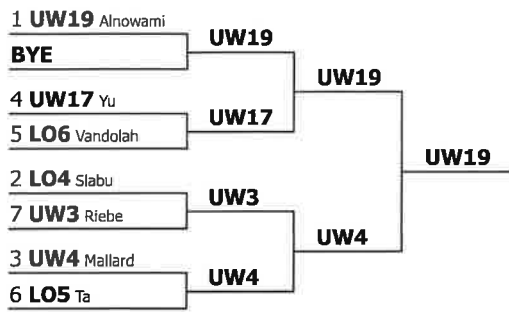

Seattle Classic
Junior IPDA
Competitors in order

Competitor	Record	Drop H/L	Points	Opp. Wins	Results
UW19 (DSUW (Debate Society at the University of Washingt) Faris Alnowami	4-0	55.00	109.00	6.00	1st
LO4 (Lower Columbia College) Mara Slabu	3-1	57.00	114.00	9.00	2nd
UW4 (DSUW (Debate Society at the University of Washingt) Shelby Mallard	3-1	57.00	112.00	7.00	3rd
UW17 (DSUW (Debate Society at the University of Washingt) Geoffery Yu	3-1	55.00	109.00	8.00	4th
UW3 (DSUW (Debate Society at the University of Washingt) Jonah Riebe	3-1	54.00	108.00	6.00	5th
LO5 (Lower Columbia College) My Ta	2-2	56.33	113.33	12.00	6th
LO6 (Lower Columbia College) Ameera Vandolah	2-2	56.00	110.00	10.00	7th
UI4 (University of Indianapolis) Kephas Raimi	2-2	55.67	110.67	12.00	8th
UW6 (DSUW (Debate Society at the University of Washingt) Shreya Chandra	2-2	50.00	99.00	8.00	9th
UI2 (University of Indianapolis) Eli Bridges	1-3	55.00	111.00	9.00	10th
LC9 (Lewis & Clark College) Katie Jo Furrer	1-3	53.00	105.00	11.00	11th
UW18 (DSUW (Debate Society at the University of Washingt) Sophia Li	1-3	52.67	106.67	8.00	12th
LC4 (Lewis & Clark College) Mack Burnett	1-3	49.00	100.00	10.67	13th
UW5 (DSUW (Debate Society at the University of Washingt) Jonathon Zeineddini	0-1	0.00	0.00	0	14th

This tournament is being run using SpeechWire Tournament Services software - www.SpeechWire.com.
© 2004-2025 Ben Stewart - All Rights Reserved. SpeechWire version 4.22.000.

Seattle Classic
Junior IPDA
Elimination round bracket

This tournament is being run using SpeechWire Tournament Services software - www.SpeechWire.com.
© 2004-2025 Ben Stewart - All Rights Reserved. SpeechWire version 4.22.000.