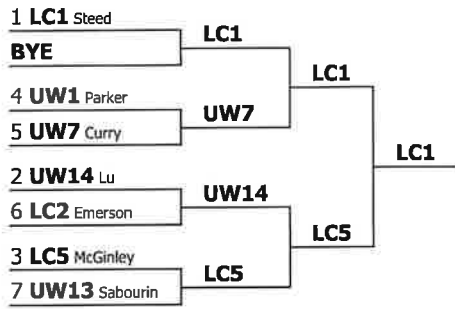

Seattle Classic
Open IPDA
Competitors in order

Competitor	Record	Drop H/L	Points	Opp. Wins	Results
LC1 (Lewis & Clark College) Freya Steed	4-0	57.00	114.00	8.00	1st
UW14 (DSUW (Debate Society at the University of Washingt) Ada Lu	3-1	56.00	113.00	8.00	2nd
LC5 (Lewis & Clark College) Riley McGinley	3-1	56.00	111.00	10.00	3rd
UW1 (DSUW (Debate Society at the University of Washingt) Tate Parker	3-1	55.00	110.00	7.00	4th
UW7 (DSUW (Debate Society at the University of Washingt) Charlotte Curry	3-1	54.00	108.00	6.00	5th
LC2 (Lewis & Clark College) Zane Emerson	2-2	55.00	110.00	9.00	6th
UW13 (DSUW (Debate Society at the University of Washingt) Sydney Sabourin	2-2	55.00	108.00	10.00	7th
UW2 (DSUW (Debate Society at the University of Washingt) Aiden Gonzales	2-2	54.00	108.00	9.00	8th
LC3 (Lewis & Clark College) Sam Rudderow	1-3	57.00	114.00	8.00	9th
LO1 (Lower Columbia College) Seamus Mahoney	1-3	57.00	113.00	6.00	10th
LC7 (Lewis & Clark College) Mia McGauley	1-3	55.00	108.00	6.00	11th
UW11 (DSUW (Debate Society at the University of Washingt) Evan Maudlin	1-3	53.00	107.00	8.00	12th
LC8 (Lewis & Clark College) Finn Spoerl	1-3	53.00	106.00	8.00	13th
LO3 (Lower Columbia College) Keidustine Glidden	1-3	52.00	106.00	9.00	14th

This tournament is being run using SpeechWire Tournament Services software - www.SpeechWire.com.
© 2004-2025 Ben Stewart - All Rights Reserved. SpeechWire version 4.22.000.

Seattle Classic
Open IPDA
Elimination round bracket

This tournament is being run using SpeechWire Tournament Services software - www.SpeechWire.com.
© 2004-2025 Ben Stewart - All Rights Reserved. SpeechWire version 4.22.000.