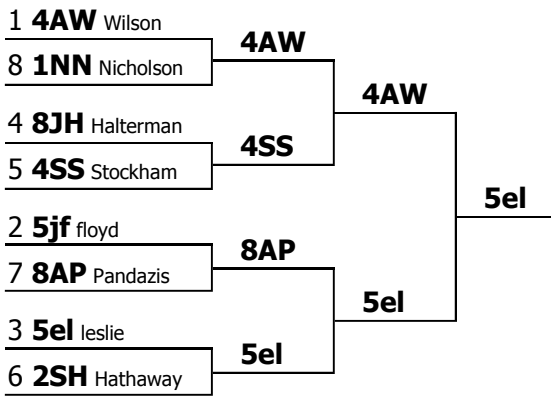

St. Anselm IPDA Tournament
International Public Debate - Individual
Competitors in order

Competitor	Record	Opp. Wins	Results
7CB2 (Dutchess Community College) Christopher Boryk	1-3	9.00	21st
6MW (Nassau Community College) Matt Werny	1-3	8.00	22nd
8DZ (St. Anselm College) Daniel Zatta	1-3	8.00	22nd
5aa (UC-Cumberlands) alex agdeppa	1-3	8.00	22nd
3CT (Ithaca College) Chris Tolve	1-2	7.00	25th
7CA (Dutchess Community College) Chizel Anderson	1-3	7.00	25th
1AT (Hofstra University) Aditya Thorhatte	1-3	6.00	27th
7BD (Dutchess Community College) Brianna Davis	0-4	12.00	28th
8RC (St. Anselm College) Rose Callahan	0-4	10.00	29th
7JB (Dutchess Community College) Joanna Bram	0-4	9.00	30th

This tournament is being run using SpeechWire Tournament Services software - www.SpeechWire.com.
© 2004-2018 Ben Stewart - All Rights Reserved. SpeechWire version 4.21.006.

St. Anselm IPDA Tournament
International Public Debate - Individual
Elimination round bracket

This tournament is being run using SpeechWire Tournament Services software - www.SpeechWire.com.
© 2004-2018 Ben Stewart - All Rights Reserved. SpeechWire version 4.21.006.