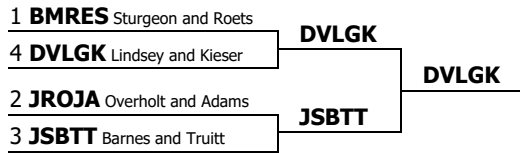

This tournament is being run using SpeechWire Tournament Services software - www.SpeechWire.com.
© 2004-2020 Ben Stewart - All Rights Reserved. SpeechWire version 4.22.000.

Big Apple Debate Tournament - Part II
Lincoln Douglas Debate
Elimination round bracket

1 **BAF** Flory

2 **BSK** Krueger

This tournament is being run using SpeechWire Tournament Services software - www.SpeechWire.com.
© 2004-2020 Ben Stewart - All Rights Reserved. SpeechWire version 4.22.000.

Big Apple Debate Tournament - Part II

Parliamentary Debate

Elimination round bracket

This tournament is being run using SpeechWire Tournament Services software - www.SpeechWire.com.
© 2004-2020 Ben Stewart - All Rights Reserved. SpeechWire version 4.22.000.

Big Apple Debate Tournament - Part II
IPDA - Int'l Public Debate
Elimination round results

Semifinal round

4 DJH Jesse Hibbs (Neg) def. 1 EBS Benjamin Scarpino (AFF) **2-1**
3 BMM Mo Marks def. 2 JJS Jonathan Skee **2-1**