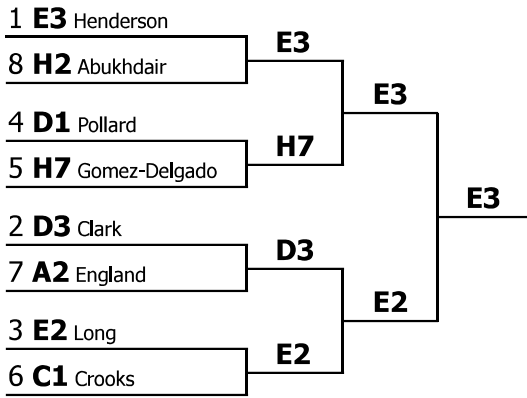

Tennessee Valley Novice IPDA Elimination round bracket

This tournament is being run using SpeechWire Tournament Services software - www.SpeechWire.com.
© 2004-2026 Ben Stewart - All Rights Reserved. SpeechWire version 4.22.000.

**Tennessee Valley
Novice IPDA
Individual speakers in order**

Speaker	Points	Drop H/L	Ballots	Opp- Wins	Random	Results
Liam Henderson (E3) Cleveland State Community College	153.33	72.33	4.00	5.33	20559	1st
Maeve Clark (D3) University of Tennessee Knoxville	150.00	75.00	4.00	4.00	3747	2nd
Melissa Saenz (C2) Pellissippi State Community College	149.00	74.00	1.00	10.00	59379	3rd
Cora Long (E2) Cleveland State Community College	147.00	68.00	3.00	8.00	72561	4th
Sophia Pollard (D1) University of Tennessee Knoxville	145.00	75.00	3.00	8.00	95348	5th
Lydia Crooks (C1) Pellissippi State Community College	144.00	72.00	2.00	9.33	62467	6th
Daniela Gomez-Delgado (H7) Middle Tennessee State University	140.00	70.00	3.00	8.00	64468	7th
Kevin England (A2) Tennessee Technological University	138.00	66.00	2.00	9.00	28305	8th
Tala Abukhdair (H2) Middle Tennessee State University	132.00	64.00	2.00	10.00	62837	9th
Gabrielle Valentine (D2) University of Tennessee Knoxville	131.00	66.00	2.00	7.00	20573	10th
Paula Fattouh (C3) Pellissippi State Community College	130.00	65.00	2.00	6.00	63134	11th
Emma Bradford (E1) Cleveland State Community College	129.00	68.00	0.00	11.00	24269	12th
Norhan Abdelati (H3) Middle Tennessee State University	128.00	62.00	2.00	5.33	14196	13th
Kofi Iwu (D5) University of Tennessee Knoxville	118.00	60.00	0.00	9.00	60573	14th
Zibby Ross (A1) Tennessee Technological University	96.00	62.00	2.00	7.00	2919	15th

This tournament is being run using SpeechWire Tournament Services software - www.SpeechWire.com.
© 2004-2026 Ben Stewart - All Rights Reserved. SpeechWire version 4.22.000.