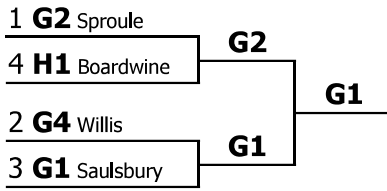

Tennessee Valley Varsity IPDA Elimination round bracket

This tournament is being run using SpeechWire Tournament Services software - www.SpeechWire.com.
© 2004-2026 Ben Stewart - All Rights Reserved. SpeechWire version 4.22.000.

**Tennessee Valley
Varsity IPDA
Individual speakers in order**

Speaker	Points	Drop H/L	Ballots	Opp- Wins	Random	Results
Rebekah Saulsbury (G1) East Tennessee State University	150.00	76.00	3.00	7.00	52945	1st
Connor Sproule (G2) East Tennessee State University	148.00	75.00	4.00	6.00	28095	2nd
Liam Boardwine (H1) Middle Tennessee State University	146.00	72.00	3.00	9.00	8473	3rd
Nic Willis (G4) East Tennessee State University	145.00	71.00	4.00	7.00	89320	4th
Johnny Brafford (E4) Cleveland State Community College	145.00	71.00	1.00	9.00	8847	5th
Riley Axelrod (G3) East Tennessee State University	144.00	71.00	2.00	6.00	60300	6th
Kaitlyn Hill (H4) Middle Tennessee State University	143.00	74.00	2.00	11.00	13348	7th
Gus Sanders (H5) Middle Tennessee State University	142.00	71.00	2.00	10.00	63448	8th
Angelina Hitson (E5) Cleveland State Community College	140.00	70.00	1.00	9.00	70140	9th
Kameron Scott (H6) Middle Tennessee State University	133.00	66.00	0.00	4.00	11854	10th
Anderson Bennett (E6) Cleveland State Community College	133.00	65.00	1.00	9.00	41588	11th
Syed Raza (D4) University of Tennessee Knoxville	128.00	61.00	1.00	9.00	41980	12th

This tournament is being run using SpeechWire Tournament Services software - www.SpeechWire.com.
© 2004-2026 Ben Stewart - All Rights Reserved. SpeechWire version 4.22.000.