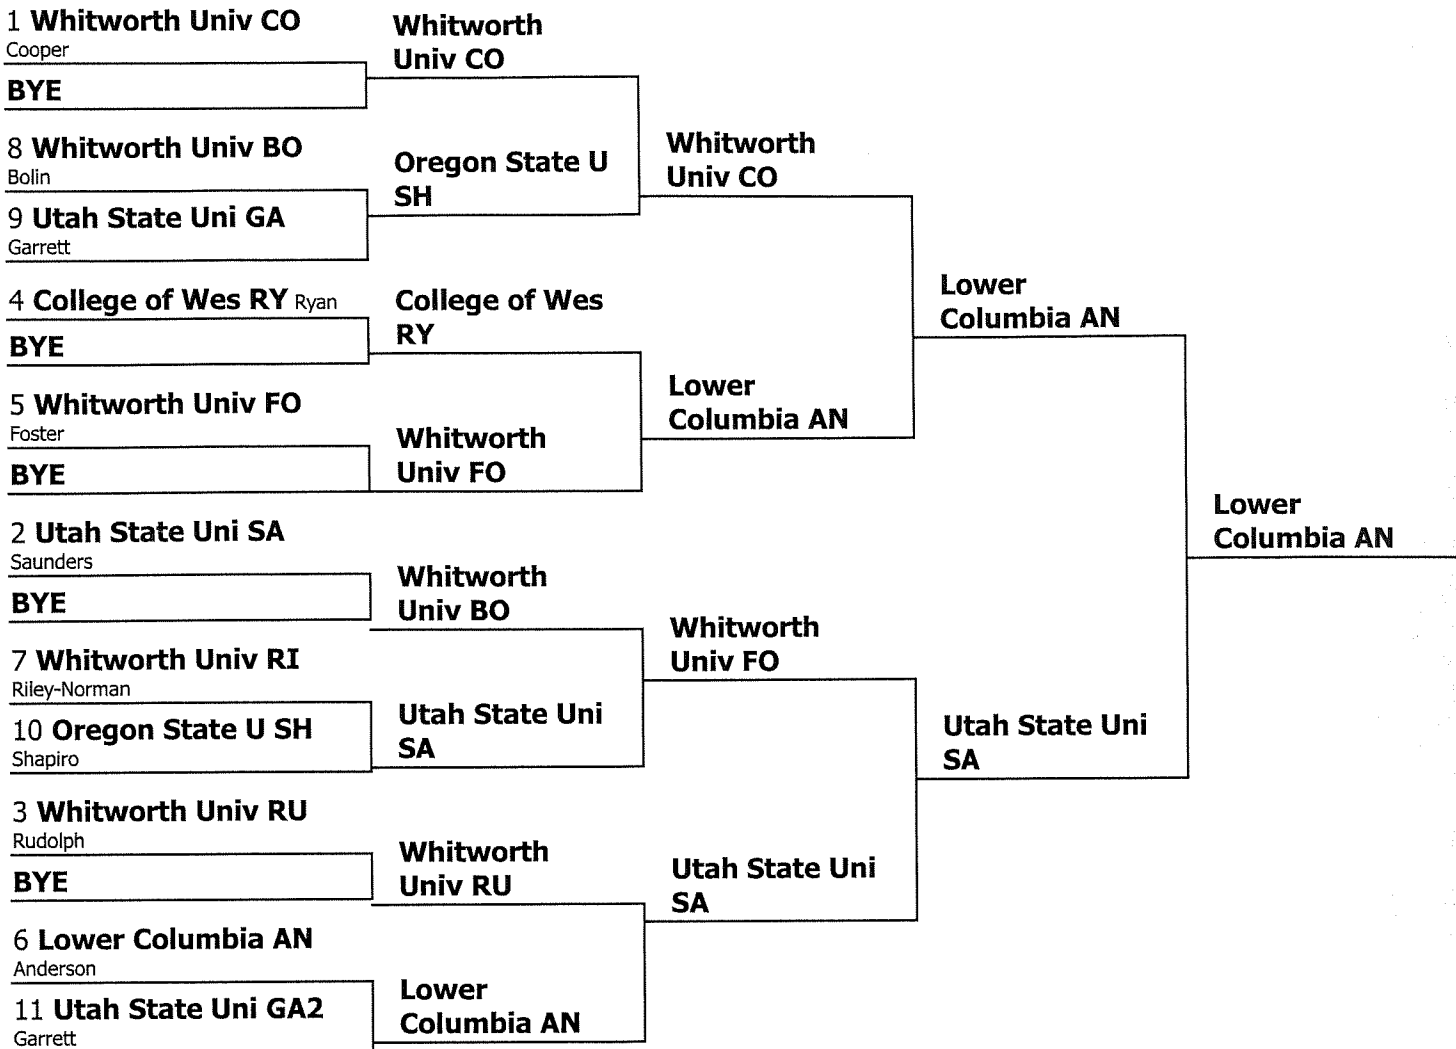

Fred Scheller Forensics Invitational

C - Junior IPDA Public Debate

Elimination round bracket

This tournament is being run using SpeechWire Tournament Services software - www.SpeechWire.com.
© 2004-2022 Ben Stewart - All Rights Reserved. SpeechWire version 4.22.000.

Fred Scheller Forensics Invitational
C - Junior IPDA Public Debate
Individual speakers in order

Speaker	Points	Drop H/L	Results
Kacie Foster (Whitworth Univ FO) Whitworth University	196.25	118.25	1st
Penelope Anderson (Lower Columbia AN) Lower Columbia College	192.00	115.00	2nd
Bryant Saunders (Utah State Uni SA) Utah State University - LOGAN	190.00	114.00	3rd
Megan Baus (Oregon State U BA) Oregon State University	188.75	113.75	4th
Blakely Rudolph (Whitworth Univ RU) Whitworth University	188.00	113.00	5th
Celeste Riley-Norman (Whitworth Univ RI) Whitworth University	187.00	111.00	6th
Jasper Ryan (College of Wes RY) College of Western Idaho	186.00	114.00	7th
Kyle Houseley (Weber State Fo HO) Weber State Forensics	185.00	111.00	8th
Olivia Bolin (Whitworth Univ BO) Whitworth University	184.00	115.00	9th
Isaac Price (Whitworth Univ PR) Whitworth University	184.00	112.00	10th
Anna Heslinga (Oregon State U HE) Oregon State University	183.75	110.75	11th
Nathan Cooper (Whitworth Univ CO) Whitworth University	179.00	114.00	12th
Ethan Garrett (Utah State Uni GA) Utah State University - LOGAN	178.00	114.00	13th
Hannah George (Northwest Naza GE) Northwest Nazarene University	176.25	104.25	14th
Faye Shapiro (Oregon State U SH) Oregon State University	176.00	113.00	15th
Akir Rowe (Weber State Fo RO) Weber State Forensics	176.00	112.00	16th
Camryn Garrett (Utah State Uni GA2) Utah State University - LOGAN	176.00	111.00	17th
Gavin Sunderland (University of SU) University of Portland Speech and Debate Union	176.00	105.00	18th
Sophie Beck (Weber State Fo BE) Weber State Forensics	172.00	108.00	19th

This tournament is being run using SpeechWire Tournament Services software - www.SpeechWire.com.
© 2004-2022 Ben Stewart - All Rights Reserved. SpeechWire version 4.22.000.