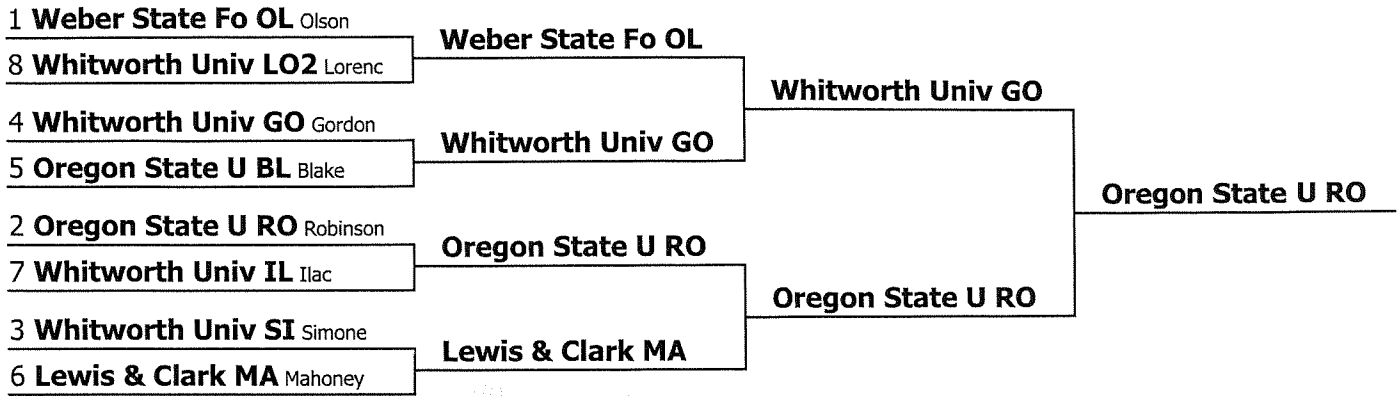

Fred Scheller Forensics Invitational
C - Open IPDA Public Debate
Individual speakers in order

Speaker	Points	Drop H/L	Results
Tasha Robinson (Oregon State U RO) Oregon State University	197.00	118.00	1st
Jericho Simone (Whitworth Univ SI) Whitworth University	193.00	118.00	2nd
Molly Mahoney (Lewis & Clark MA) Lewis & Clark College	192.00	116.00	3rd
Jazmyne Olson (Weber State Fo OL) Weber State Forensics	189.00	118.00	4th
Drew Lorenc (Whitworth Univ LO2) Whitworth University	189.00	114.00	5th
Skye Gordon (Whitworth Univ GO) Whitworth University	188.00	116.00	6th
Aidan Hollister (Whitworth Univ HO) Whitworth University	188.00	113.00	7th
Kelea Ilac (Whitworth Univ IL) Whitworth University	183.00	113.00	8th
Payton Lo (Whitworth Univ LO) Whitworth University	183.00	112.00	9th
Kaitlyn Blake (Oregon State U BL) Oregon State University	180.00	110.00	10th
Chauncella Koulibali (Whitworth Univ KO) Whitworth University	178.00	110.00	11th
Savannah Wakeman (Northwest Naza WA) Northwest Nazarene University	174.00	105.00	12th
Kedrick Glinski (Northwest Naza GL) Northwest Nazarene University	174.00	105.00	12th
Simon Millsap (Oregon State U MI) Oregon State University	173.00	103.00	14th
Bex Baggett (Weber State Fo BA2) Weber State Forensics	172.00	104.00	15th
Brad Baker (Weber State Fo BA) Weber State Forensics	170.00	110.00	16th

This tournament is being run using SpeechWire Tournament Services software - www.SpeechWire.com.
© 2004-2022 Ben Stewart - All Rights Reserved. SpeechWire version 4.22.000.

Fred Scheller Forensics Invitational C - Open IPDA Public Debate Elimination round bracket

This tournament is being run using SpeechWire Tournament Services software - www.SpeechWire.com.
© 2004-2022 Ben Stewart - All Rights Reserved. SpeechWire version 4.22.000.