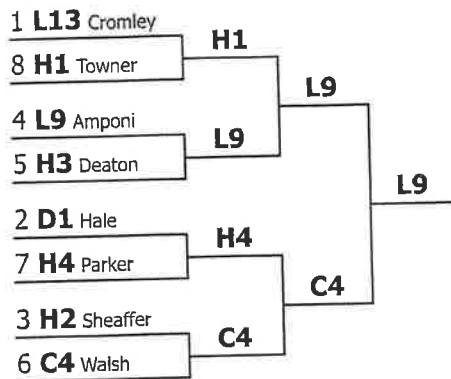

National Christian College Forensics Invitational Novice IPDA Elimination round bracket

This tournament is being run using SpeechWire Tournament Services software - www.SpeechWire.com.
© 2004-2025 Ben Stewart - All Rights Reserved. SpeechWire version 4.22.000.

National Christian College Forensics Invitational
Novice IPDA
Individual speakers in order

Speaker	Drop H/L	Points	J Var	Results
Kwasi Amponi (L9) Colorado Christian University	156.00	233.00	0.7246	1st
Isaac Hale (D1) William Carey Forensics	151.00	199.00	0.6932	2nd
Kajsa Dunn (I2) ORU Debate team	150.00	225.00	0.5352	3rd
Jacob Cromley (L13) Colorado Christian University	148.80	220.80	1.0286	4th
Jessica Crawford (I6) ORU Debate team	148.00	222.00	0.5356	5th
Kayla Sheaffer (H2) Cedarville University	147.00	221.00	0.7796	6th
Ahmed Amir (J1) Whitworth University	147.00	216.00	0.5443	7th
Lily Walsh (C4) Northwest Nazarene University	146.00	220.00	0.5062	8th
Abigail Alford (L12) Colorado Christian University	146.00	218.00	0.1504	9th
Lilly Deaton (H3) Cedarville University	145.00	216.00	0.5444	10th
John Haner (I5) ORU Debate team	143.00	211.00	0.0180	11th
Ellie Jordan (N1) Erskine College Debate Team	141.00	213.00	-0.0515	12th
Joshua Parker (H4) Cedarville University	141.00	210.00	0.2625	13th
Joel Bruciaga (L8) Colorado Christian University	140.00	209.00	0.0851	14th
Aaron Towner (H1) Cedarville University	140.00	208.00	0.2179	15th
Rafaela Gois De Figueiredo (F1) California Baptist University	138.00	203.00	-0.0087	16th
Benjamin Kinkor (F2) California Baptist University	136.00	198.00	-0.8678	17th
Sarah Thompson (D4) William Carey Forensics	135.00	174.00	0.3145	18th
Brian Duarte (J10) Whitworth University	134.00	198.00	-0.4572	19th
Kevin James (L15) Colorado Christian University	134.00	197.00	0.0996	20th

This tournament is being run using SpeechWire Tournament Services software - www.SpeechWire.com.
© 2004-2025 Ben Stewart - All Rights Reserved. SpeechWire version 4.22.000.