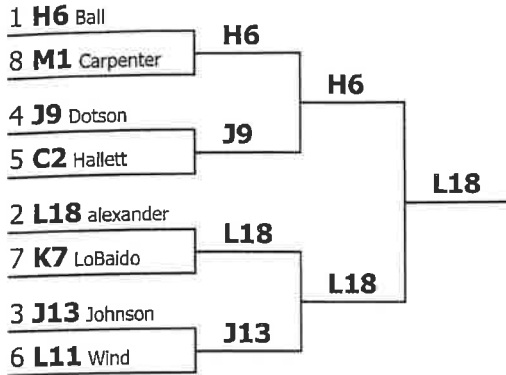

National Christian College Forensics Invitational Junior IPDA Elimination round bracket

This tournament is being run using SpeechWire Tournament Services software - www.SpeechWire.com.
© 2004-2025 Ben Stewart - All Rights Reserved. SpeechWire version 4.22.000.

National Christian College Forensics Invitational
Junior IPDA
Individual speakers in order

Speaker	Drop H/L	Points	J Var	Results
Laura Ball (H6) Cedarville University	155.00	228.00	0.8130	1st
Landon alexander (L18) Colorado Christian University	151.00	224.00	0.7351	2nd
Madalyn Dotson (J9) Whitworth University	151.00	223.00	0.4077	3rd
Bennett Johnson (J13) Whitworth University	150.00	224.00	0.4579	4th
Owen Ronningen (J3) Whitworth University	148.00	221.00	0.1819	5th
Brooklyn Hallett (C2) Northwest Nazarene University	147.00	220.00	0.0858	6th
Lenora Haddad (L4) Colorado Christian University	147.00	218.00	0.1592	7th
Clara Wind (L11) Colorado Christian University	146.00	216.00	0.6671	8th
Jacob Young (L2) Colorado Christian University	146.00	216.00	0.0489	9th
Caleb Roberts (N3) Erskine College Debate Team	144.00	217.00	-0.1606	10th
Cohen Carpenter (M1) Concordia University, Nebraska	142.00	213.00	0.3746	11th
Adam LoBaido (K7) GCU	142.00	213.00	0.2952	12th
Nathan Edmonds (C3) Northwest Nazarene University	141.00	211.00	0.4120	13th
Karl Ashton (I4) ORU Debate team	140.00	213.00	0.1763	14th
Miya Ingram (C1) Northwest Nazarene University	140.00	202.00	-0.2907	15th
Madilynn Ritter (L5) Colorado Christian University	139.00	210.00	0.0639	16th
Rylie Burden (E3) Howard Payne	139.00	202.00	0.1356	17th
Zane Enos (H5) Cedarville University	136.00	205.00	0.3758	18th
Isaac Piper (H7) Cedarville University	136.00	202.00	0.1893	19th
Sophia Katz (L7) Colorado Christian University	136.00	201.00	-0.2383	20th

This tournament is being run using SpeechWire Tournament Services software - www.SpeechWire.com.
© 2004-2025 Ben Stewart - All Rights Reserved. SpeechWire version 4.22.000.