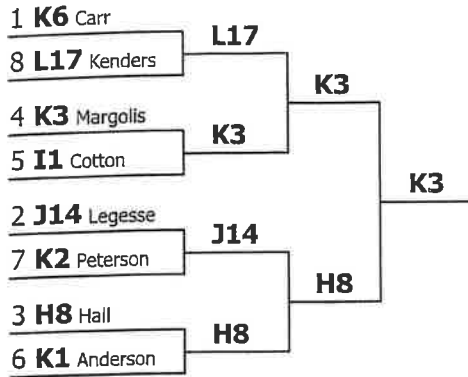

National Christian College Forensics Invitational

Varsity IPDA

Elimination round bracket

This tournament is being run using SpeechWire Tournament Services software - www.SpeechWire.com.
© 2004-2025 Ben Stewart - All Rights Reserved. SpeechWire version 4.22.000.

National Christian College Forensics Invitational
Varsity IPDA
Individual speakers in order

Speaker	Drop H/L	Points	J Var	Results
Dee Geneti (J11) Whitworth University	154.00	231.00	0.4889	1st
Deidra Hall (H8) Cedarville University	154.00	231.00	0.4776	2nd
John Semple (K4) GCU	153.00	228.00	0.1237	3rd
Josee Compton (K9) GCU	152.00	228.00	0.5332	4th
Sarah Mott (J15) Whitworth University	152.00	222.00	0.1942	5th
Avery Hamilton (J12) Whitworth University	151.00	226.00	-0.0001	6th
Seth Margolis (K3) GCU	149.20	223.20	0.1554	7th
Minase Legesse (J14) Whitworth University	149.00	224.00	0.6737	8th
Aliyah Carr (K6) GCU	149.00	221.00	0.5297	9th
Olivia Anderson (K1) GCU	149.00	218.00	-0.2526	10th
Anthony Cotton (I1) ORU Debate team	148.00	223.00	0.2284	11th
Ize Upham (J6) Whitworth University	148.00	221.00	0.1402	12th
Noah Hollenbach (H9) Cedarville University	147.00	212.00	-0.4508	13th
Ethan White (K5) GCU	145.00	218.00	-0.1289	14th
Kayla Kenders (L17) Colorado Christian University	145.00	215.00	0.2252	15th
Elly Osborne (J2) Whitworth University	145.00	213.00	-0.2153	16th
Gwen Skeen (J4) Whitworth University	144.00	216.00	-0.3793	17th
Jeff Peterson (K2) GCU	143.00	207.00	-0.2868	18th
Anna Rachel Krebs (D6) William Carey Forensics	142.00	211.00	0.5579	19th
Annika Ruiz (L6) Colorado Christian University	142.00	211.00	0.0637	20th

This tournament is being run using SpeechWire Tournament Services software - www.SpeechWire.com.
© 2004-2025 Ben Stewart - All Rights Reserved. SpeechWire version 4.22.000.