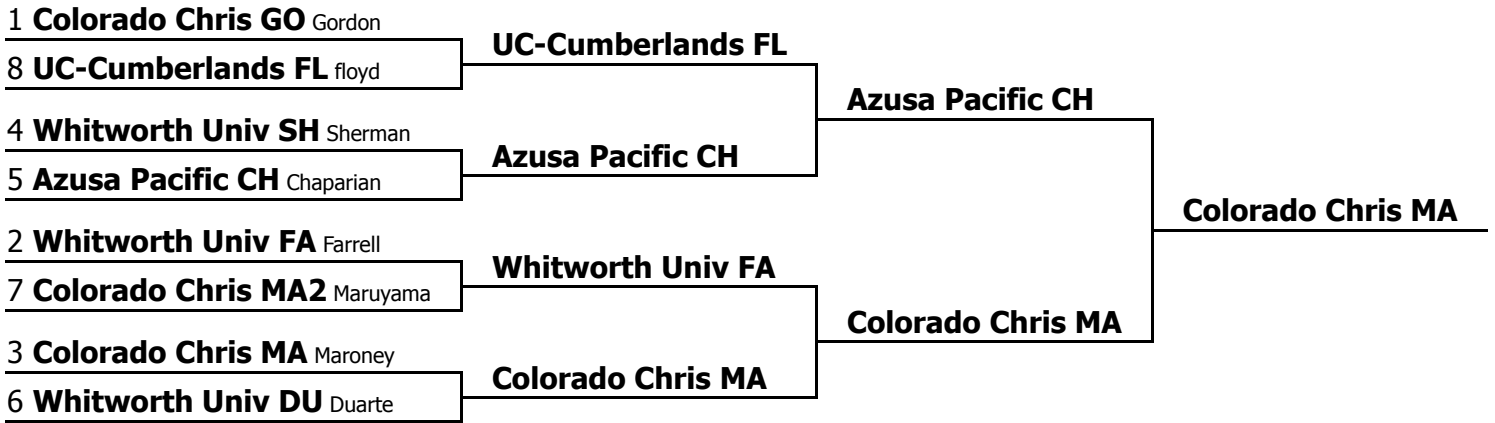

National Christian College Forensics Invitational
Varsity IPDA
Elimination round bracket

This tournament is being run using SpeechWire Tournament Services software - www.SpeechWire.com.
© 2004-2017 Ben Stewart - All Rights Reserved. SpeechWire version 4.21.006.