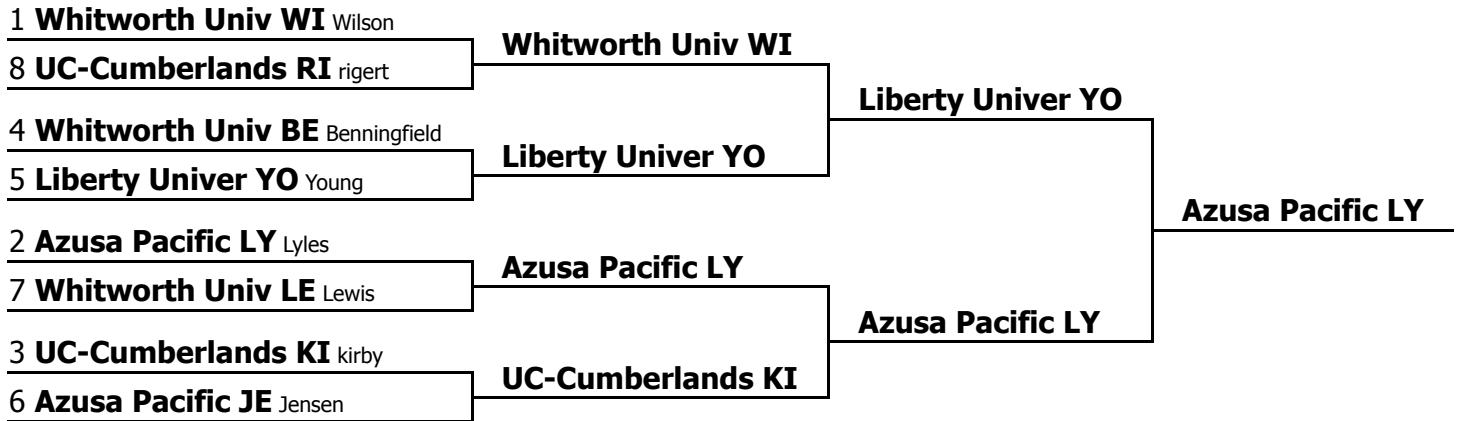

National Christian College Forensics Invitational

JV IPDA

Individual speakers in order

Speaker	Drop H/L	Points	J Var	Results
Carolyn Hartwick (GCC HA) GCC	149.00	222.00	0.5016	1st
Sara Muscente (Whitworth Univ MU) Whitworth University	148.00	223.00	0.8823	2nd
Ben Myer (Colorado Chris MY) Colorado Christian University	148.00	221.00	0.1923	3rd
Tyler King (Colorado Chris KI) Colorado Christian University	148.00	215.00	0.4015	4th
Rylee Walter (Whitworth Univ WA) Whitworth University	142.00	215.00	0.1498	5th
bethany wilson (UC-Cumberlands WI) UC-Cumberlands	141.00	211.00	0.6119	6th
Audrey Ngo (SMU – Southe NG) SMU – Southern Methodist University	141.00	208.00	-0.2360	7th
Esmerelda Garcia (UC-Cumberlands GA) UC-Cumberlands	137.00	205.00	-0.6564	8th
Alec Gray (California Bap GR) California Baptist University	133.00	198.00	-0.1576	9th
Zachary Wasendorf (California Bap WA2) California Baptist University	133.00	195.00	-0.6144	10th
Nicholas Robison (GCC RO) GCC	130.00	196.00	-0.0798	11th
Tanner Bowles (Kansas Wesleya BO) Kansas Wesleyan University	126.00	185.00	-0.9952	12th

This tournament is being run using SpeechWire Tournament Services software - www.SpeechWire.com.
© 2004-2017 Ben Stewart - All Rights Reserved. SpeechWire version 4.21.006.

National Christian College Forensics Invitational
Novice IPDA
Elimination round bracket

This tournament is being run using SpeechWire Tournament Services software - www.SpeechWire.com.
© 2004-2017 Ben Stewart - All Rights Reserved. SpeechWire version 4.21.006.