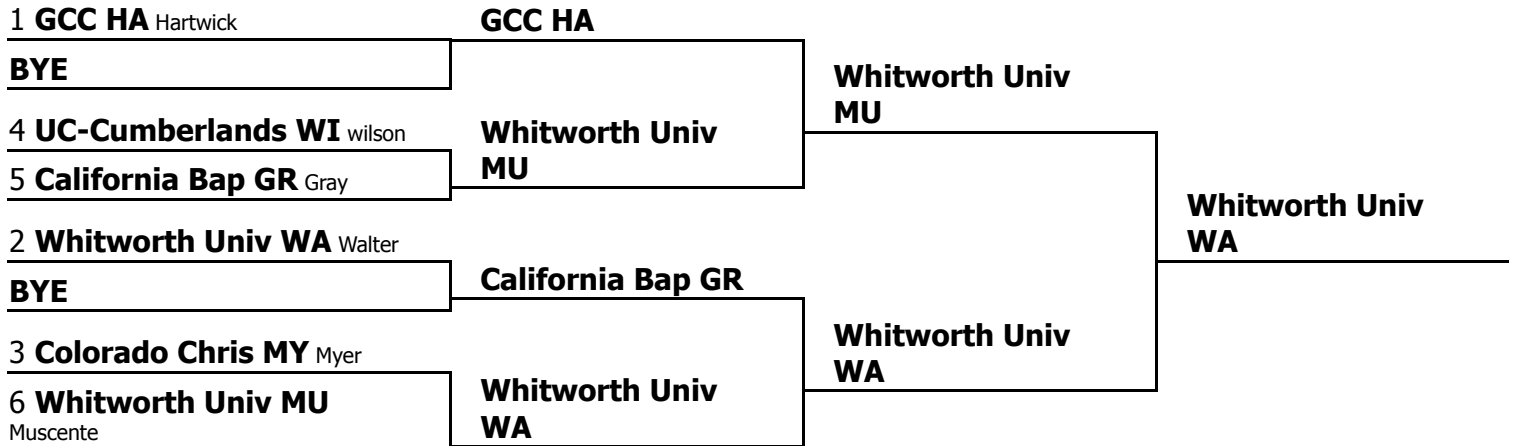

National Christian College Forensics Invitational

Varsity IPDA

Individual speakers in order

Speaker	Drop H/L	Points	J Var	Results
Sydney Folsom (Azusa Pacific FO) Azusa Pacific University	138.00	199.00	-0.8877	21st
Daley Thomale (California Bap TH) California Baptist University	137.00	202.00	-0.9540	22nd

This tournament is being run using SpeechWire Tournament Services software - www.SpeechWire.com.
© 2004-2017 Ben Stewart - All Rights Reserved. SpeechWire version 4.21.006.

National Christian College Forensics Invitational
JV IPDA
Elimination round bracket

This tournament is being run using SpeechWire Tournament Services software - www.SpeechWire.com.
© 2004-2017 Ben Stewart - All Rights Reserved. SpeechWire version 4.21.006.