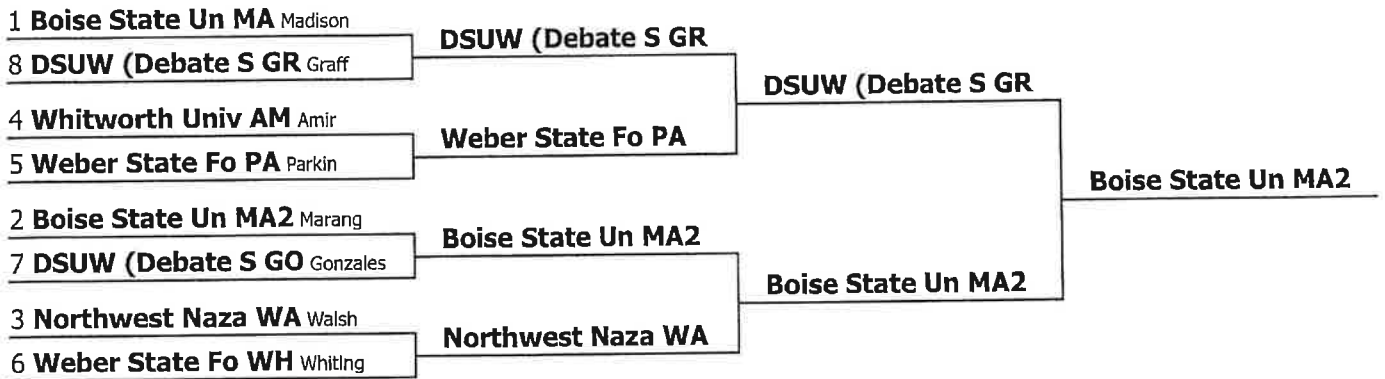

Dugaw Smelt Classic

C - Novice IPDA Public Debate

Elimination round bracket

This tournament is being run using SpeechWire Tournament Services software - www.SpeechWire.com.
© 2004-2025 Ben Stewart - All Rights Reserved. SpeechWire version 4.22.000.

Dugaw Smelt Classic
C - Novice IPDA Public Debate
Individual speakers in order

Speaker	Drop H/L	Points	Drop 2 H/L	Results
Lily Walsh (Northwest Naza WA) Northwest Nazarene University	114.00	190.00	39.00	1st
Jesse Madison (Boise State Un MA) Boise State University	112.00	187.00	38.00	2nd
Cadence Marang (Boise State Un MA2) Boise State University	111.00	186.00	36.00	3rd
Ahmed Amir (Whitworth Univ AM) Whitworth University	111.00	185.00	37.00	4th
Emma Parkin (Weber State Fo PA) Weber State Forensics	110.00	182.00	37.00	5th
Sean Whiting (Weber State Fo WH) Weber State Forensics	108.00	180.00	36.00	6th
Ameera Vandolah (Lower Columbia VA) Lower Columbia College	107.00	180.00	36.00	7th
Aiden Gonzales (DSUW (Debate S GO) DSUW (Debate Society at the University of Washingt	106.00	169.00	37.00	8th
Ameli Graff (DSUW (Debate S GR) DSUW (Debate Society at the University of Washingt	102.00	172.00	34.00	9th
Aaron Maves (Oregon State U MA) Oregon State University	102.00	172.00	33.00	10th
Jared Doherty (Lower Columbia DO) Lower Columbia College	101.00	171.00	33.00	11th
Kamren Mattison (Lower Columbia MA) Lower Columbia College	101.00	169.00	34.00	12th
Clara Swart (DSUW (Debate S SW) DSUW (Debate Society at the University of Washingt	100.00	165.00	33.00	13th
Gracie Ayer (Northwest Naza AY) Northwest Nazarene University	98.00	165.00	33.00	14th
Leah Huffington (Lewis & Clark HU) Lewis & Clark College	91.75	148.75	30.00	15th

This tournament is being run using SpeechWire Tournament Services software - www.SpeechWire.com.
© 2004-2025 Ben Stewart - All Rights Reserved. SpeechWire version 4.22.000.