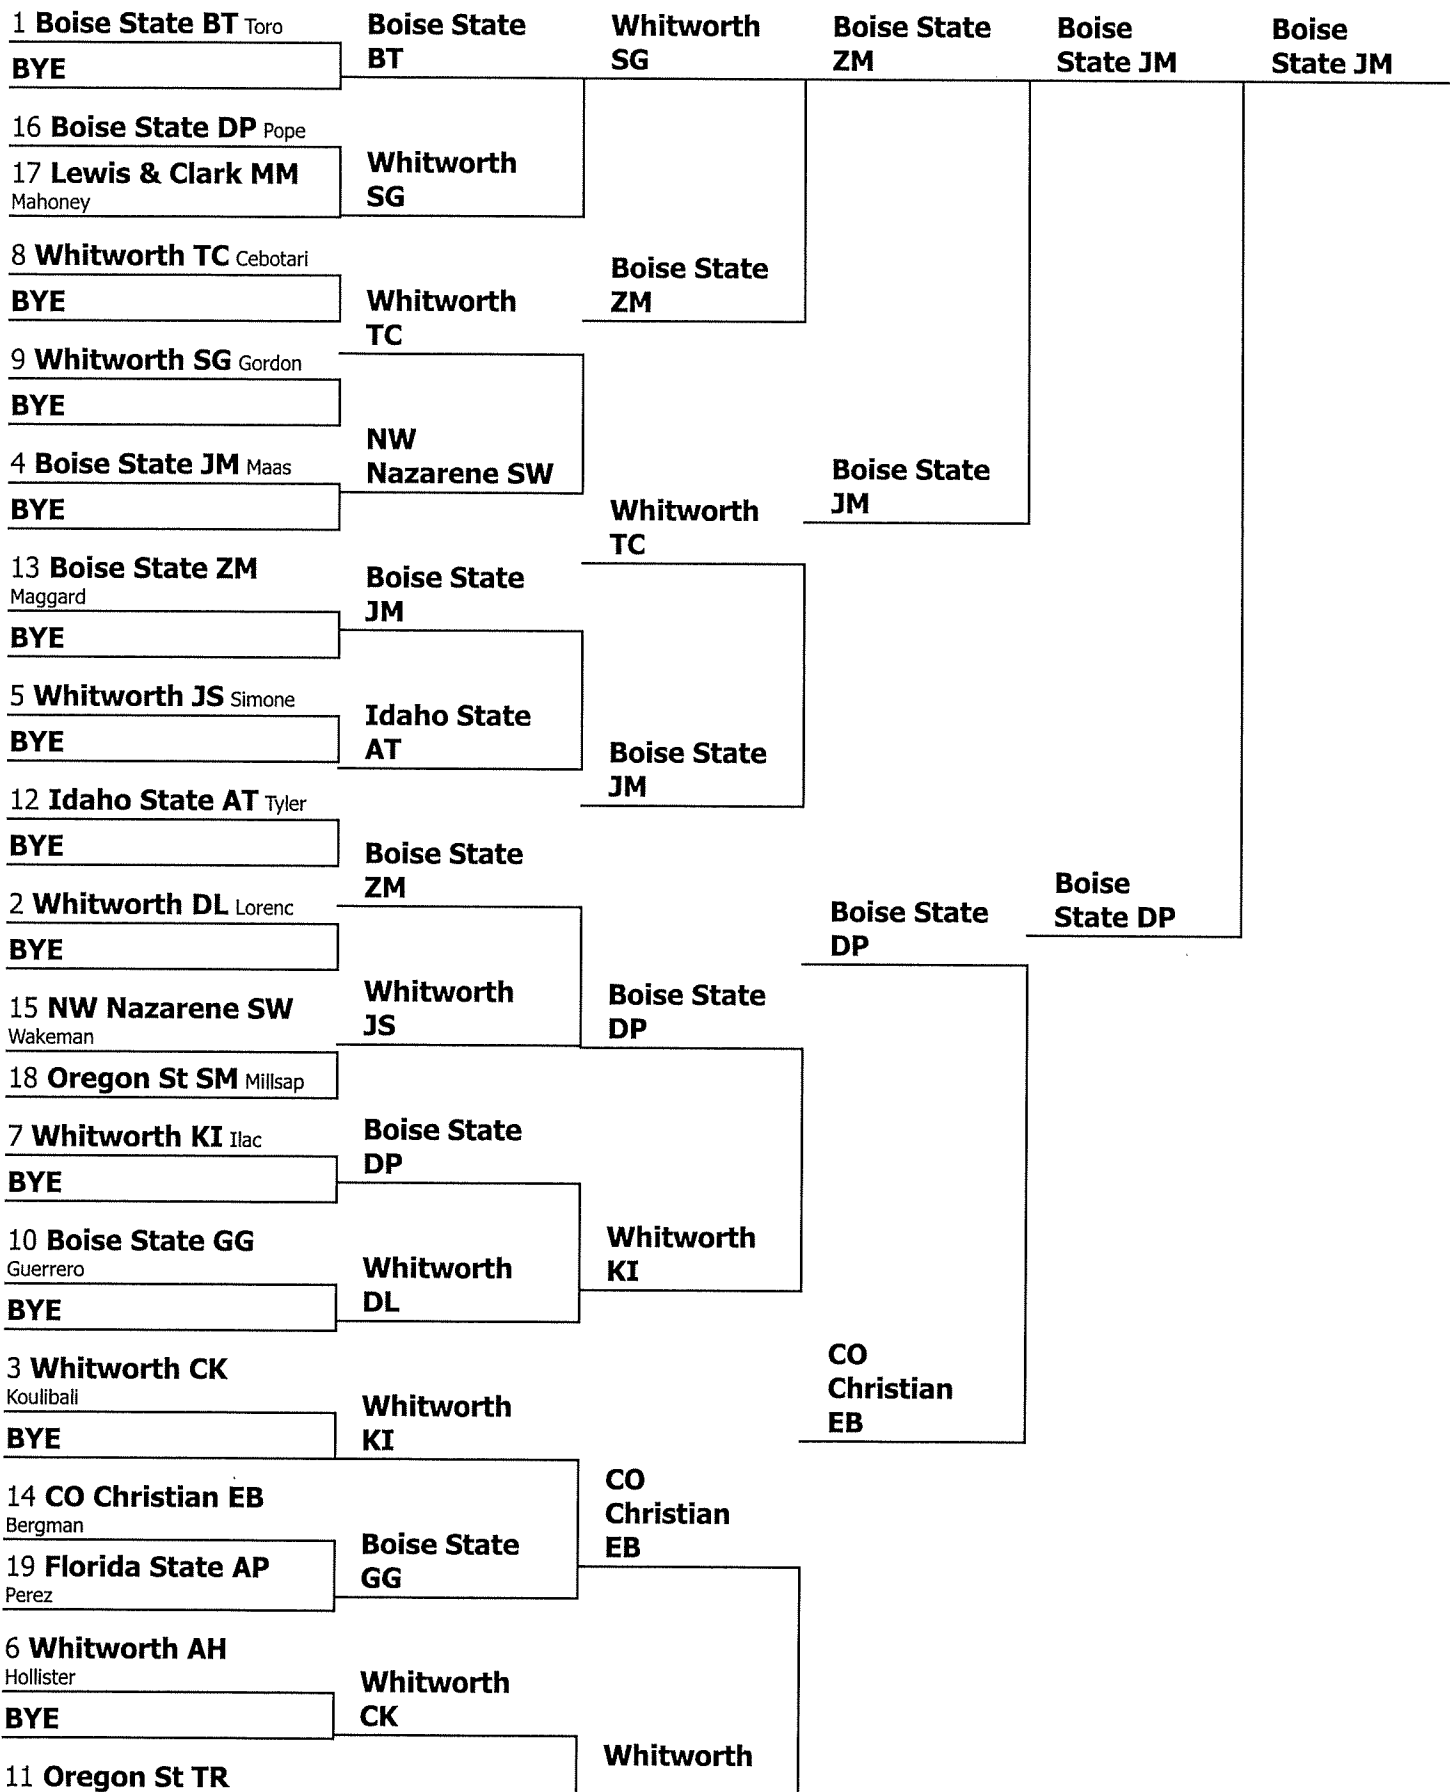

Steve Hunt Classic Senior IPDA Elimination round bracket