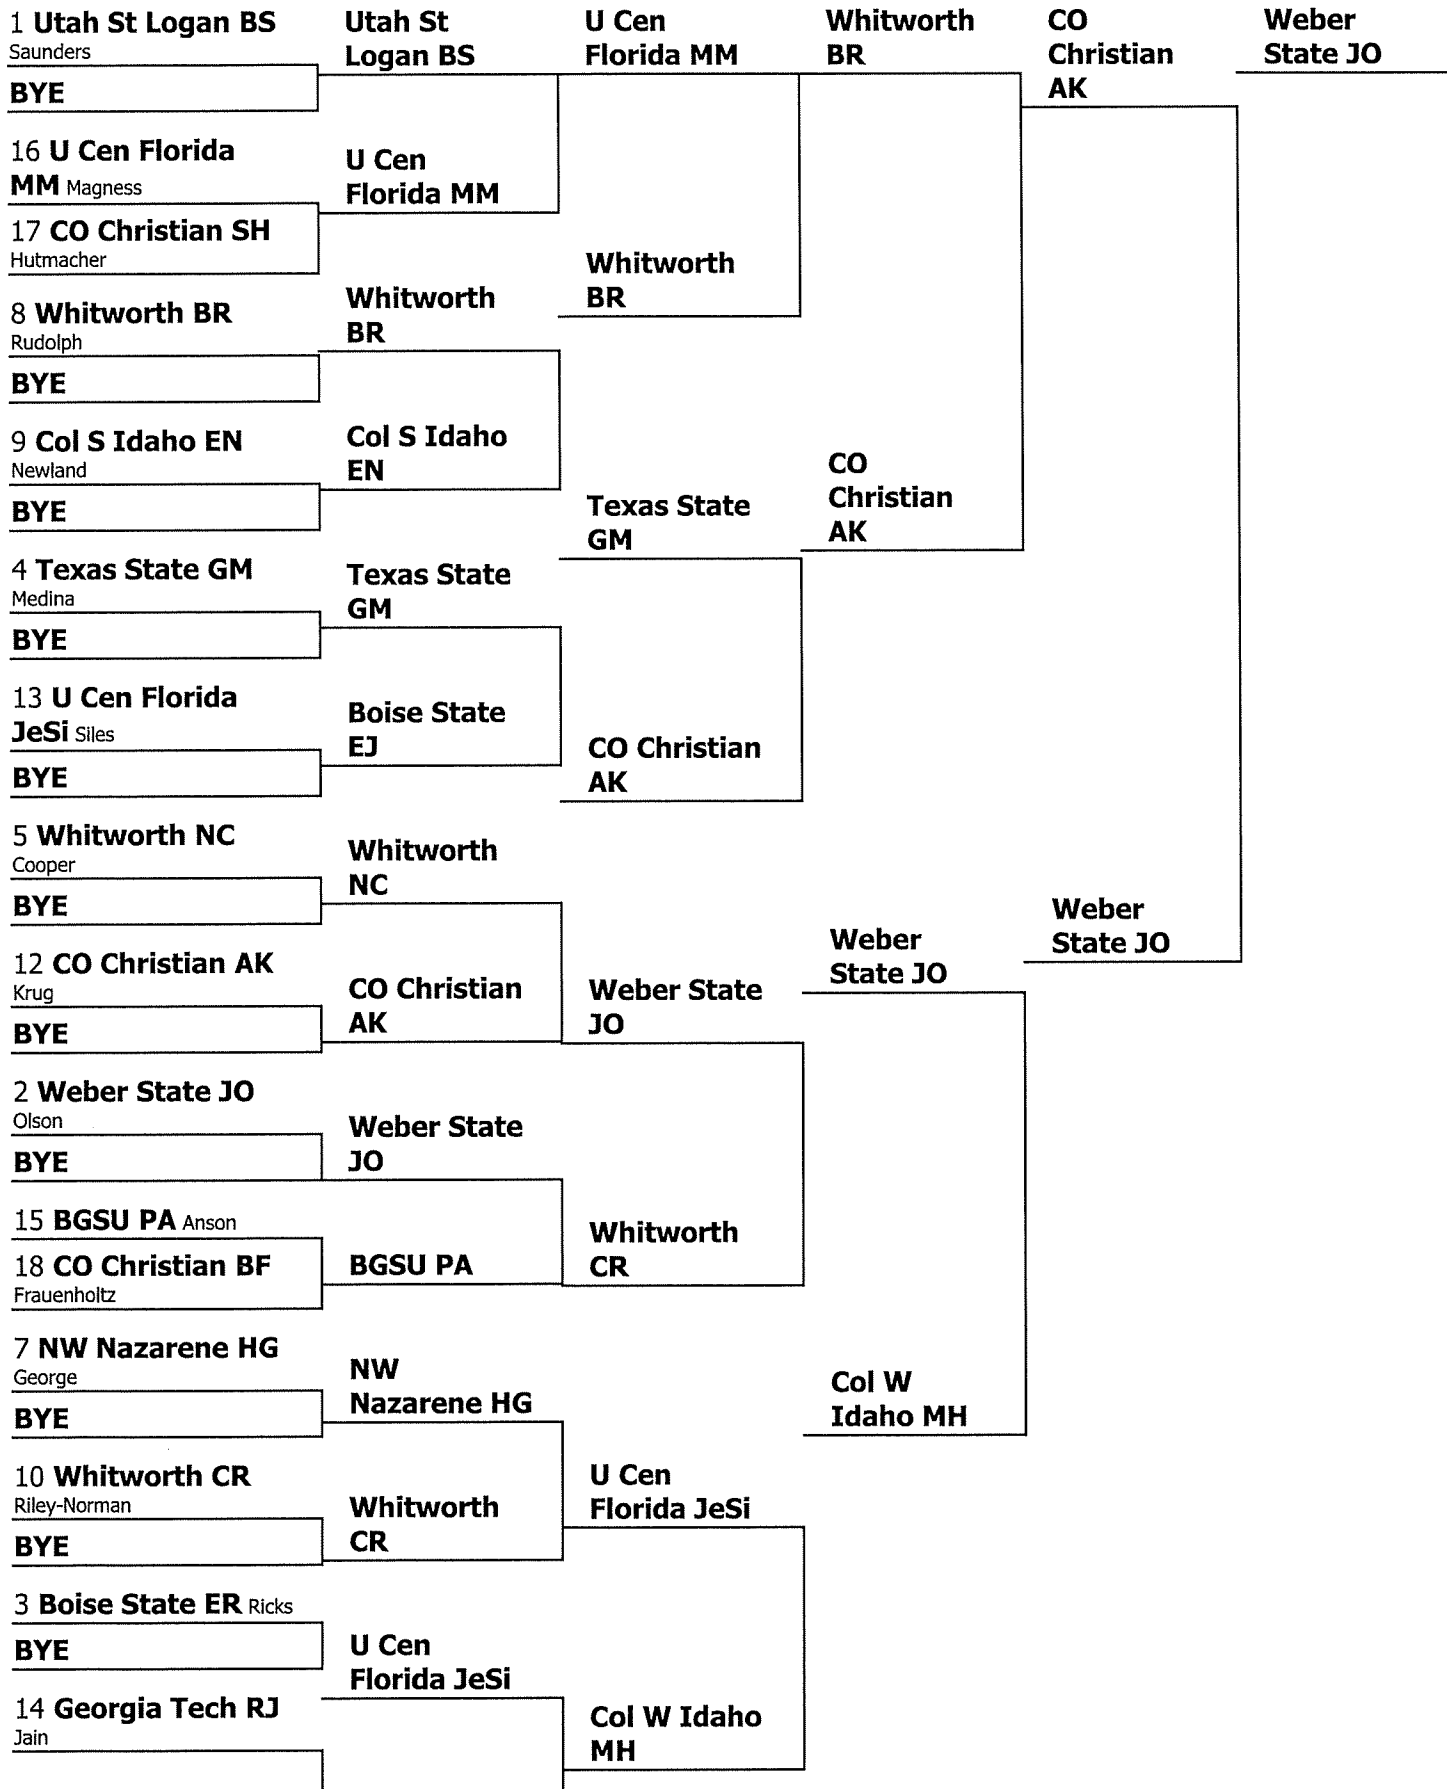

Steve Hunt Classic Junior IPDA Elimination round bracket