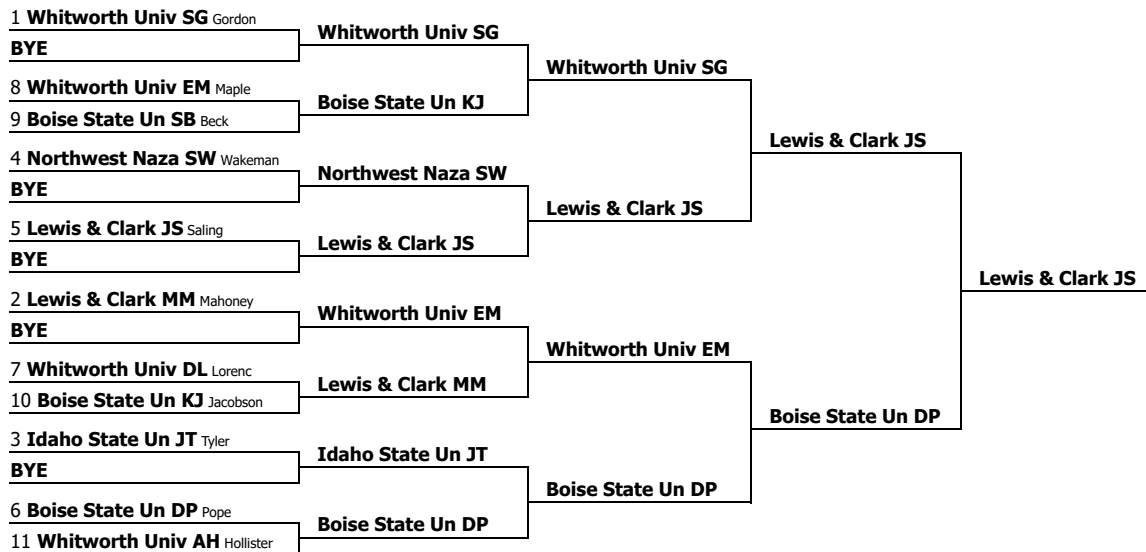

**Steve Hunt Classic
Senior IPDA
Elimination round bracket**

This tournament is being run using SpeechWire Tournament Services software - www.SpeechWire.com.
© 2004-2022 Ben Stewart - All Rights Reserved. SpeechWire version 4.22.000.