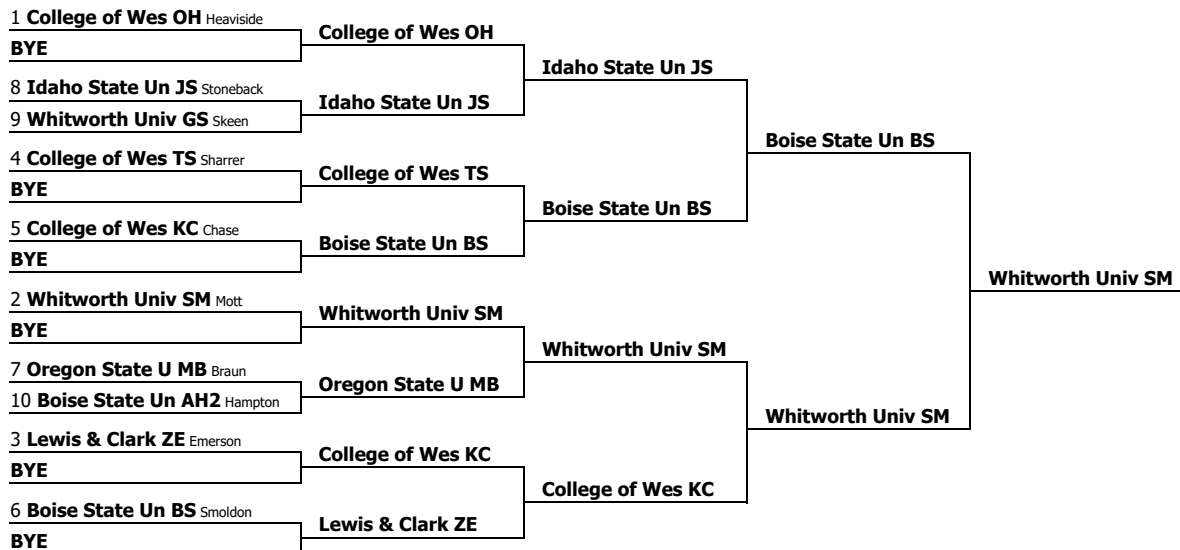

Steve Hunt Classic
Senior IPDA
Competitors in order

Competitor	Record	Drop H/L	Points	Opp. Wins	Results
Whitworth Univ SG (Whitworth University) Skye Gordon	5-0	119.00	197.00	14.00	1st
Lewis & Clark MM (Lewis & Clark College) Molly Mahoney	4-1	114.00	186.00	15.00	2nd
Idaho State Un JT (Idaho State University) Joseph Tyler	4-1	112.00	182.00	13.00	3rd
Northwest Naza SW (Northwest Nazarene University) Savannah Wakeman	3-2	117.00	193.00	13.00	4th
Lewis & Clark JS (Lewis & Clark College) JR Saling	3-2	117.00	192.00	7.00	5th
Boise State Un DP (Boise State University) Dylan Pope	3-2	117.00	186.00	13.00	6th
Whitworth Univ DL (Whitworth University) Drew Lorenc	3-2	116.00	192.00	14.00	7th
Whitworth Univ EM (Whitworth University) Emma Maple	3-2	115.00	191.00	11.00	8th
Boise State Un SB (Boise State University) Sara Beck	3-2	115.00	191.00	10.00	9th
Whitworth Univ AH (Whitworth University) Aidan Hollister	3-2	114.00	189.00	14.00	10th
Boise State Un KJ (Boise State University) Kate Jacobson	3-2	105.00	170.00	11.25	11th
Whitworth Univ NC (Whitworth University) Nathan Cooper	2-3	114.00	189.00	16.00	12th
Boise State Un IC (Boise State University) Israel Ceja	2-3	114.00	187.00	13.00	13th
Lewis & Clark TH (Lewis & Clark College) Teddi Hall	2-3	111.25	186.25	15.00	14th
Boise State Un BE (Boise State University) Brie Ellison	2-3	104.50	172.50	17.50	15th
Lewis & Clark AS (Lewis & Clark College) Anne Smith	2-3	102.75	168.75	11.25	16th
Boise State Un AH (Boise State University) Alison Hurst	1-4	114.00	189.00	16.00	17th
Whitworth Univ TC (Whitworth University) Tricia Cebotari	1-4	110.00	176.00	15.00	18th
Whitworth Univ CR (Whitworth University) Celeste Riley-Norman	1-4	106.25	171.25	15.00	19th

This tournament is being run using SpeechWire Tournament Services software - www.SpeechWire.com.
© 2004-2022 Ben Stewart - All Rights Reserved. SpeechWire version 4.22.000.

**Steve Hunt Classic
Junior IPDA
Elimination round bracket**

This tournament is being run using SpeechWire Tournament Services software - www.SpeechWire.com.
© 2004-2022 Ben Stewart - All Rights Reserved. SpeechWire version 4.22.000.