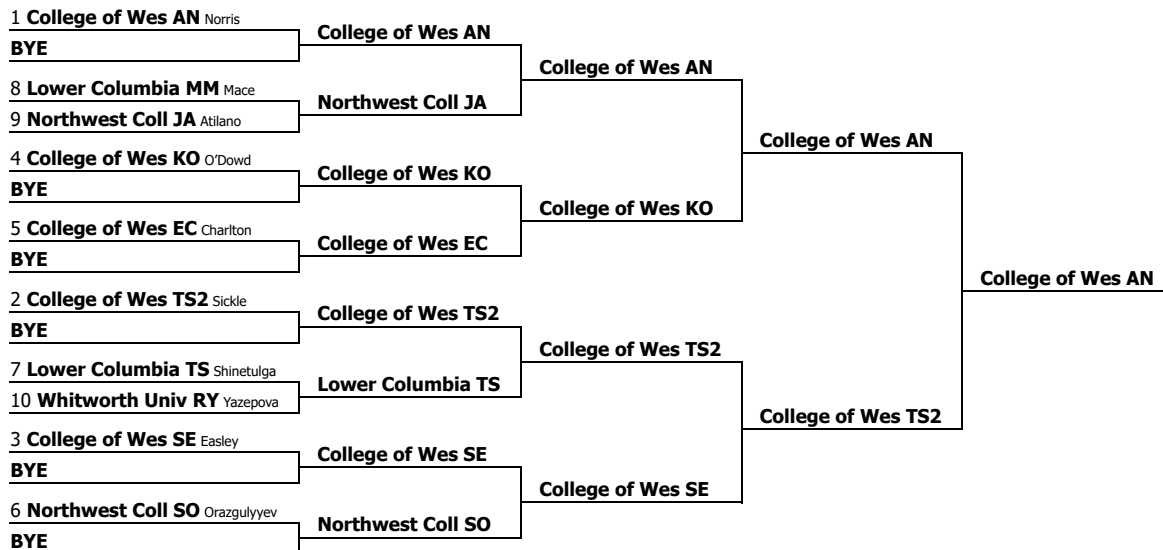

**Steve Hunt Classic
Novice IPDA
Elimination round bracket**

This tournament is being run using SpeechWire Tournament Services software - www.SpeechWire.com.
© 2004-2022 Ben Stewart - All Rights Reserved. SpeechWire version 4.22.000.