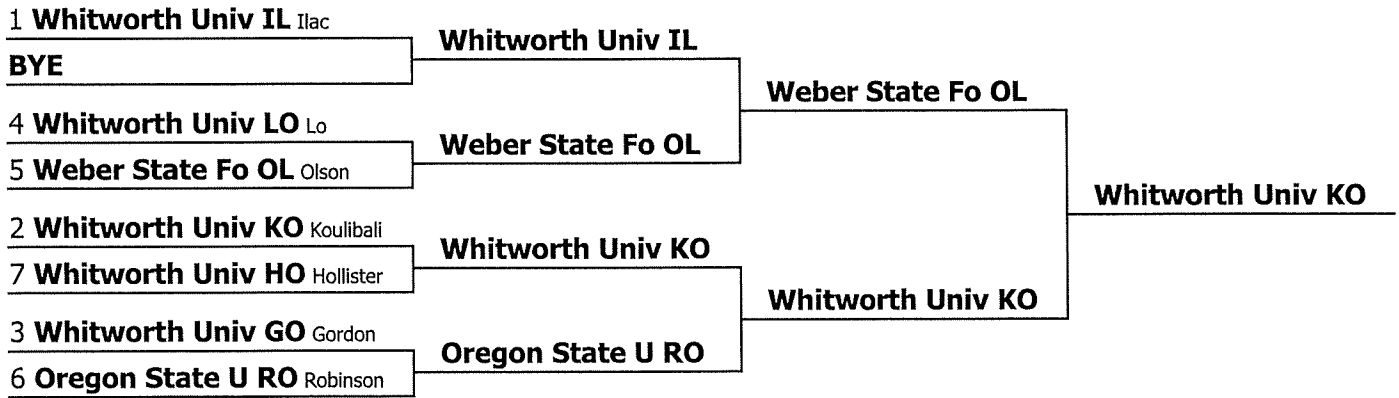

Kelea Ilac	38.00	34.00	38.00	40.00	38.00	188.00	11th
Whitworth Univ KO Whitworth University	W - Oregon State U MI - AFF BB9 Justin Fields	L - Weber State Fo BA - Neg XX5 Tansu Philip	W - Lewis & Clark MA - Neg DA1 Kaden Meyers	W - Oregon State U RO - AFF XX11 Erin Roberts	W - Weber State Fo OL - AFF CD7 Ilinca Slabu	4-1 194	2nd
Chauncella Koulibali	38.00	39.00	37.00	40.00	40.00	194.00	2nd
Whitworth Univ LO Whitworth University	L - Oregon State U RO - Neg XX5 Tansu Philip	W - Lewis & Clark MA - AFF GA8 Bri Anne Miller	W - Weber State Fo RO - AFF XX9 Natalie Johnson	W - Weber State Fo BA2 - Neg DA1 Kaden Meyers	W - Weber State Fo BA - Neg XX16 Erik Miller	4-1 191	4th
Payton Lo	39.00	37.00	40.00	37.00	38.00	191.00	8th
Whitworth Univ LO2 Whitworth University	L - Weber State Fo OL - AFF XX20 Steve Mahoney	L - Oregon State U RO - Neg GA9 Trace Jones	L - Weber State Fo BA2 - AFF BB9 Justin Fields	W - Weber State Fo RO - Neg XX5 Tansu Philip	W - Oregon State U MI - AFF CD3 Rebecca Pickner	2-3 192	8th
Drew Lorenc	39.00	37.00	37.00	40.00	39.00	192.00	5th

This tournament is being run using SpeechWire Tournament Services software - www.SpeechWire.com.

© 2004-2021 Ben Stewart - All Rights Reserved. SpeechWire version 4.22.000.

Dugaw Smelt Classic & AFA DII Fall Qualifier

C - Open IPDA

Elimination round bracket

This tournament is being run using SpeechWire Tournament Services software - www.SpeechWire.com.
© 2004-2021 Ben Stewart - All Rights Reserved. SpeechWire version 4.22.000.