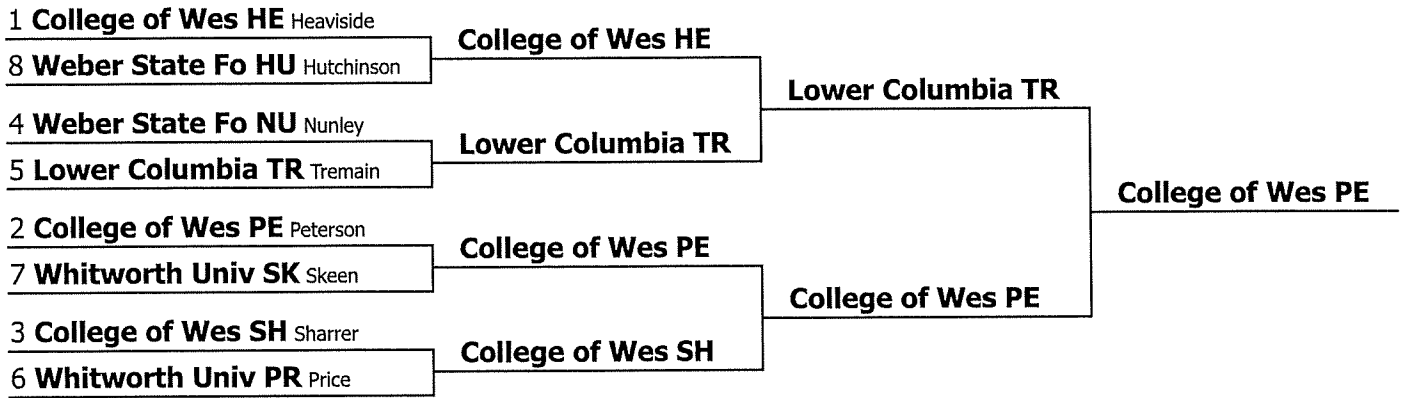

Dugaw Smelt Classic & AFA DII Fall Qualifier

C - Novice IPDA

Elimination round bracket

This tournament is being run using SpeechWire Tournament Services software - www.SpeechWire.com.
© 2004-2021 Ben Stewart - All Rights Reserved. SpeechWire version 4.22.000.

Dugaw Smelt Classic & AFA DII Fall Qualifier

C - Open IPDA

Individual speakers in order

Speaker	Points	Drop H/L	Drop 2 H/L	Results
Jazmyne Olson (Weber State Fo OL) Weber State Forensics	194.00	119.00	40.00	1st
Chauncella Koulibali (Whitworth Univ KO) Whitworth University	194.00	117.00	39.00	2nd
Tasha Robinson (Oregon State U RO) Oregon State University	193.00	116.00	39.00	3rd
Akir Rowe (Weber State Fo RO) Weber State Forensics	192.00	118.00	39.00	4th
Molly Mahoney (Lewis & Clark MA) Lewis & Clark College	192.00	115.00	39.00	5th
Drew Lorenc (Whitworth Univ LO2) Whitworth University	192.00	115.00	39.00	5th
Skye Gordon (Whitworth Univ GO) Whitworth University	191.00	116.00	39.00	7th
Payton Lo (Whitworth Univ LO) Whitworth University	191.00	114.00	38.00	8th
Bex Baggett (Weber State Fo BA) Weber State Forensics	189.00	114.00	37.00	9th
Tricia Cebotari (Whitworth Univ CE) Whitworth University	189.00	113.00	38.00	10th
Kelea Ilac (Whitworth Univ IL) Whitworth University	188.00	114.00	38.00	11th
Aidan Hollister (Whitworth Univ HO) Whitworth University	179.00	114.00	38.00	12th
Simon Millsap (Oregon State U MI) Oregon State University	176.00	108.00	37.00	13th
Brad Baker (Weber State Fo BA2) Weber State Forensics	173.00	104.00	34.00	14th

This tournament is being run using SpeechWire Tournament Services software - www.SpeechWire.com.

© 2004-2021 Ben Stewart - All Rights Reserved. SpeechWire version 4.22.000.