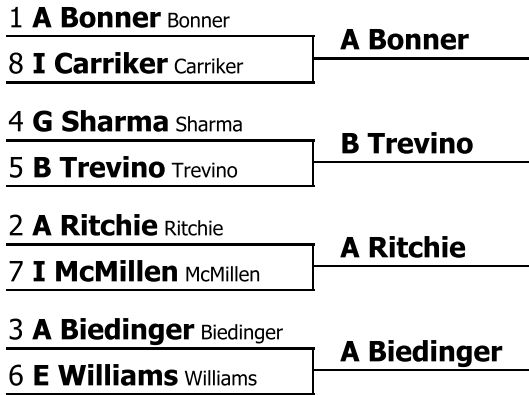

Heart of Texas (HOT) Swing Tournament - Friday/Saturday

IPDA

Elimination round bracket

This tournament is being run using SpeechWire Tournament Services software - www.SpeechWire.com.
© 2004-2019 Ben Stewart - All Rights Reserved. SpeechWire version 4.21.006.