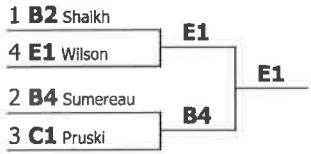

SNAFU #6 co-hosted by Cornell University

IPDA

Competitors in order

Competitor	Record	Points	Drop H/L	Results
B2 (Seton Hall University) Safa Shaikh	4-0	114.00	57.00	1st
B4 (Seton Hall University) Brian Sumereau	3-1	116.00	58.00	2nd
C1 (Liberty University) Ellie Pruski	3-1	109.00	55.00	3rd
E1 (Bowling Green State University) Adam Wilson	3-1	108.00	57.00	4th
I4 (Colorado Christian University) Sara Reid	2-2	108.00	54.00	5th
I8 (Colorado Christian University) Shoshanna Howey	2-2	107.00	55.00	6th
E2 (Bowling Green State University) Sara Harmon	2-2	104.00	51.00	7th
I6 (Colorado Christian University) Emily Bergman	1-3	105.00	54.00	8th
I7 (Colorado Christian University) Beth Wendt	0-4	105.00	55.00	9th
I5 (Colorado Christian University) Zeke Kellog	0-4	94.00	49.00	10th

This tournament is being run using SpeechWire Tournament Services software - www.SpeechWire.com.
© 2004-2021 Ben Stewart - All Rights Reserved. SpeechWire version 4.22.000.

SNAFU #6 co-hosted by Cornell University

IPDA

Elimination round bracket

This tournament is being run using SpeechWire Tournament Services software - www.SpeechWire.com.
© 2004-2021 Ben Stewart - All Rights Reserved. SpeechWire version 4.22.000.