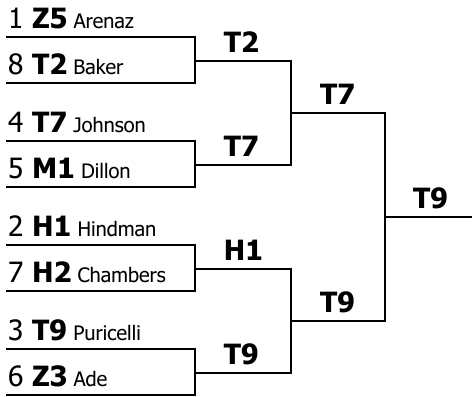

Forensics 500 Audrey Cunningham Tournament
IPDA - Varsity
Elimination round bracket

This tournament is being run using SpeechWire Tournament Services software - www.SpeechWire.com.
© 2004-2024 Ben Stewart - All Rights Reserved. SpeechWire version 4.22.000.