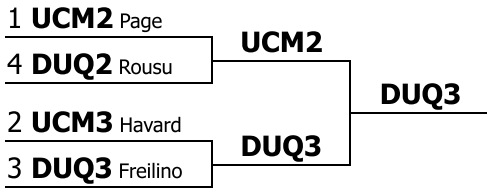

Forensics 500 Part 2 - Circle City Classic
IPDA - Varsity
Elimination round bracket

This tournament is being run using SpeechWire Tournament Services software - www.SpeechWire.com.
© 2004-2024 Ben Stewart - All Rights Reserved. SpeechWire version 4.22.000.