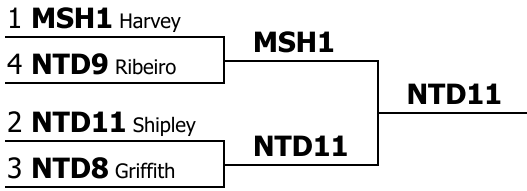

Forensics 500 Part 2 - Circle City Classic
IPDA - Novice
Elimination round bracket

This tournament is being run using SpeechWire Tournament Services software - www.SpeechWire.com.
© 2004-2024 Ben Stewart - All Rights Reserved. SpeechWire version 4.22.000.