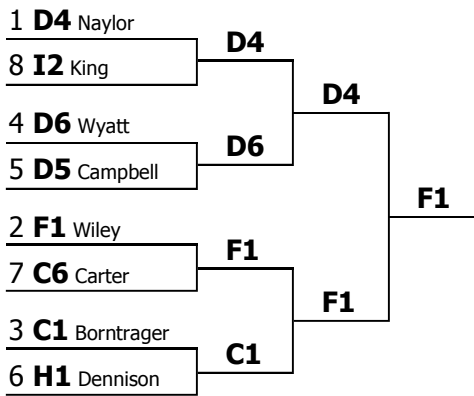

Carl Albert State College Halloween Swing - Fri/Sat
Novice IPDA Public Debate
Elimination round bracket

This tournament is being run using SpeechWire Tournament Services software - www.SpeechWire.com.
© 2004-2019 Ben Stewart - All Rights Reserved. SpeechWire version 4.21.006.