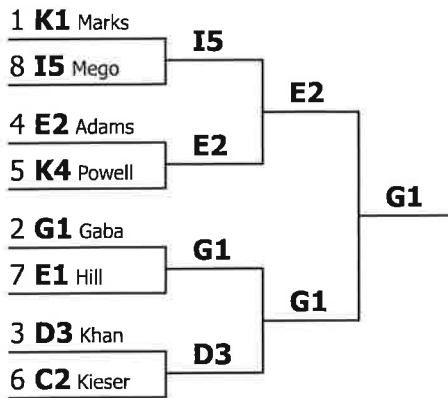

Big Apple Debate Tournament - Part III

IPDA - Int'l Public Debate

Elimination round bracket

This tournament is being run using SpeechWire Tournament Services software - www.SpeechWire.com.
© 2004-2022 Ben Stewart - All Rights Reserved. SpeechWire version 4.22.000.