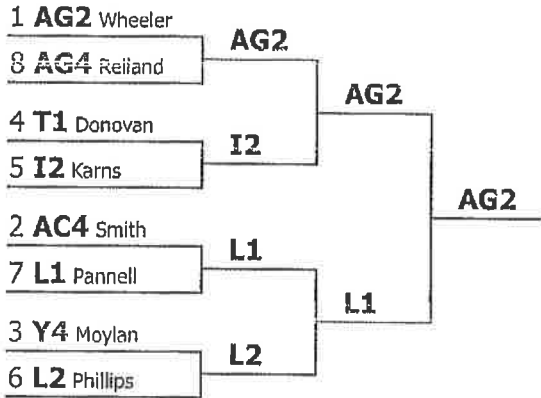

BGSU Cyber Falcon Novice International Public Debate Elimination round bracket

This tournament is being run using SpeechWire Tournament Services software - www.SpeechWire.com.
© 2004-2021 Ben Stewart - All Rights Reserved. SpeechWire version 4.22.000.

BGSU Cyber Falcon
Varsity International Public Debate
Individual speakers in order

Speaker	Points	Drop out	Results
Mia Robertson (F1) Mississippi State University	155.00	78.00	1st
Justin Salahuddin (Y12) University of Central Florida	144.00	72.00	2nd
Sebastian Anastasi (I1) GCC	143.00	76.00	3rd
Ethan Bond (D9) ETBU	142.00	76.00	4th
Mekaelia Morgan (Y7) University of Central Florida	142.00	70.00	5th
Kelli Kirkland (AD1) University of Southern Mississippi	142.00	70.00	5th
George Urling (W1) Marshall University	141.33	72.33	7th
Adam Wilkins (AK3) Park University	140.00	74.00	8th
Sam Schepps (Y6) University of Central Florida	139.00	73.00	9th
Thomas Vincent (AL3) Univ. of Florida	138.00	69.00	10th
Ben Scarpino (AL1) Univ. of Florida	137.00	70.00	11th
J.B. Amacker (AD4) University of Southern Mississippi	134.00	71.00	12th
Douglas Rehm (AD3) University of Southern Mississippi	132.00	65.00	13th
Michael Willis (AK2) Park University	130.00	67.00	14th
Seth Nimbargi (Y8) University of Central Florida	127.00	64.00	15th
Klaus Berry (AD2) University of Southern Mississippi	126.67	63.67	16th
Preston Kimmel (D2) ETBU	121.33	60.33	17th
Evan Carlisle (AH11) Ohio University	121.00	67.00	18th
Aanya Datta (AH12) Ohio University	120.00	60.00	19th
Evan Smith (AL2) Univ. of Florida	119.00	59.00	20th

This tournament is being run using SpeechWire Tournament Services software - www.SpeechWire.com.
© 2004-2021 Ben Stewart - All Rights Reserved. SpeechWire version 4.22.000.