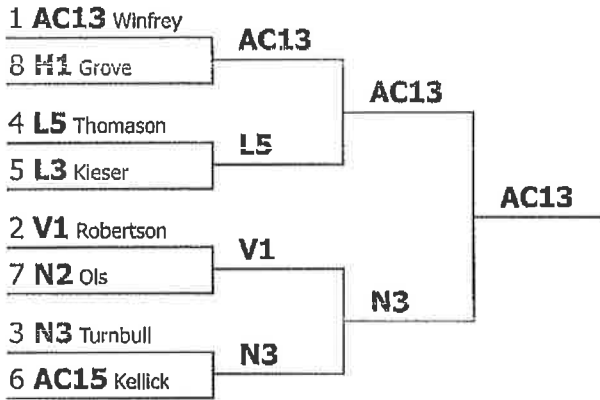

BGSU Falcon Classic International Public Debate Elimination round bracket

This tournament is being run using SpeechWire Tournament Services software - www.SpeechWire.com.
© 2004-2021 Ben Stewart - All Rights Reserved. SpeechWire version 4.22.000.

BGSU Cyber Falcon
Novice International Public Debate
Individual speakers in order

Speaker	Points	Drop out	Results
Luke Wheeler (AG2) West Chester University	148.00	73.00	1st
Megan Moylan (Y4) University of Central Florida	142.67	75.67	2nd
Nikolas Frey (L3) Patrick Henry College	136.00	70.00	3rd
Sayers Collins (D3) ETBU	133.33	69.33	4th
Bryn Donovan (T1) Ithaca College	132.00	70.00	5th
Carson Smith (AC4) Florida State College at Jacksonville	132.00	67.00	6th
Ben Hand (P5) University of Alabama	132.00	67.00	6th
Elizabeth Karns (I2) GCC	131.00	66.00	8th
Kyle Phillips (L2) Patrick Henry College	131.00	64.00	9th
Jason Kwatra (Y3) University of Central Florida	125.00	62.00	10th
Keyontea Cooper (D7) ETBU	123.00	63.00	11th
Naomi Bach (D4) ETBU	122.67	59.67	12th
Catherine Pannell (L1) Patrick Henry College	120.00	58.00	13th
Adam Reiland (AG4) West Chester University	118.67	59.67	14th
Ayden Van Fossen (O5) Muskingum University	117.00	61.00	15th
Caleb Garrison (AC3) Florida State College at Jacksonville	117.00	61.00	15th
Hope Craft (O3) Muskingum University	115.00	54.00	17th
Hunter Bloomfield (D5) ETBU	112.00	55.00	18th
Jacob Watson (AG3) West Chester University	111.00	56.00	19th
Alexandra Rojas (Y9) University of Central Florida	104.00	53.00	20th

This tournament is being run using SpeechWire Tournament Services software - www.SpeechWire.com.
© 2004-2021 Ben Stewart - All Rights Reserved. SpeechWire version 4.22.000.