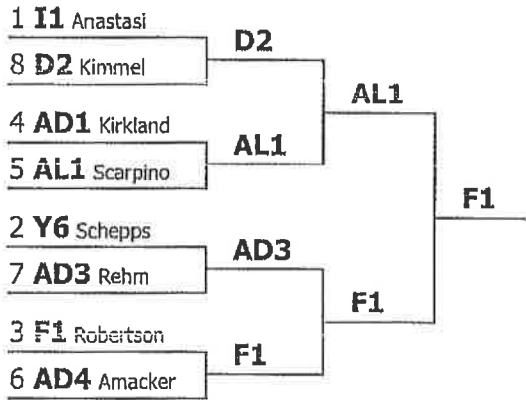

BGSU Cyber Falcon Varsity International Public Debate Elimination round bracket

This tournament is being run using SpeechWire Tournament Services software - www.SpeechWire.com.
© 2004-2021 Ben Stewart - All Rights Reserved. SpeechWire version 4.22.000.