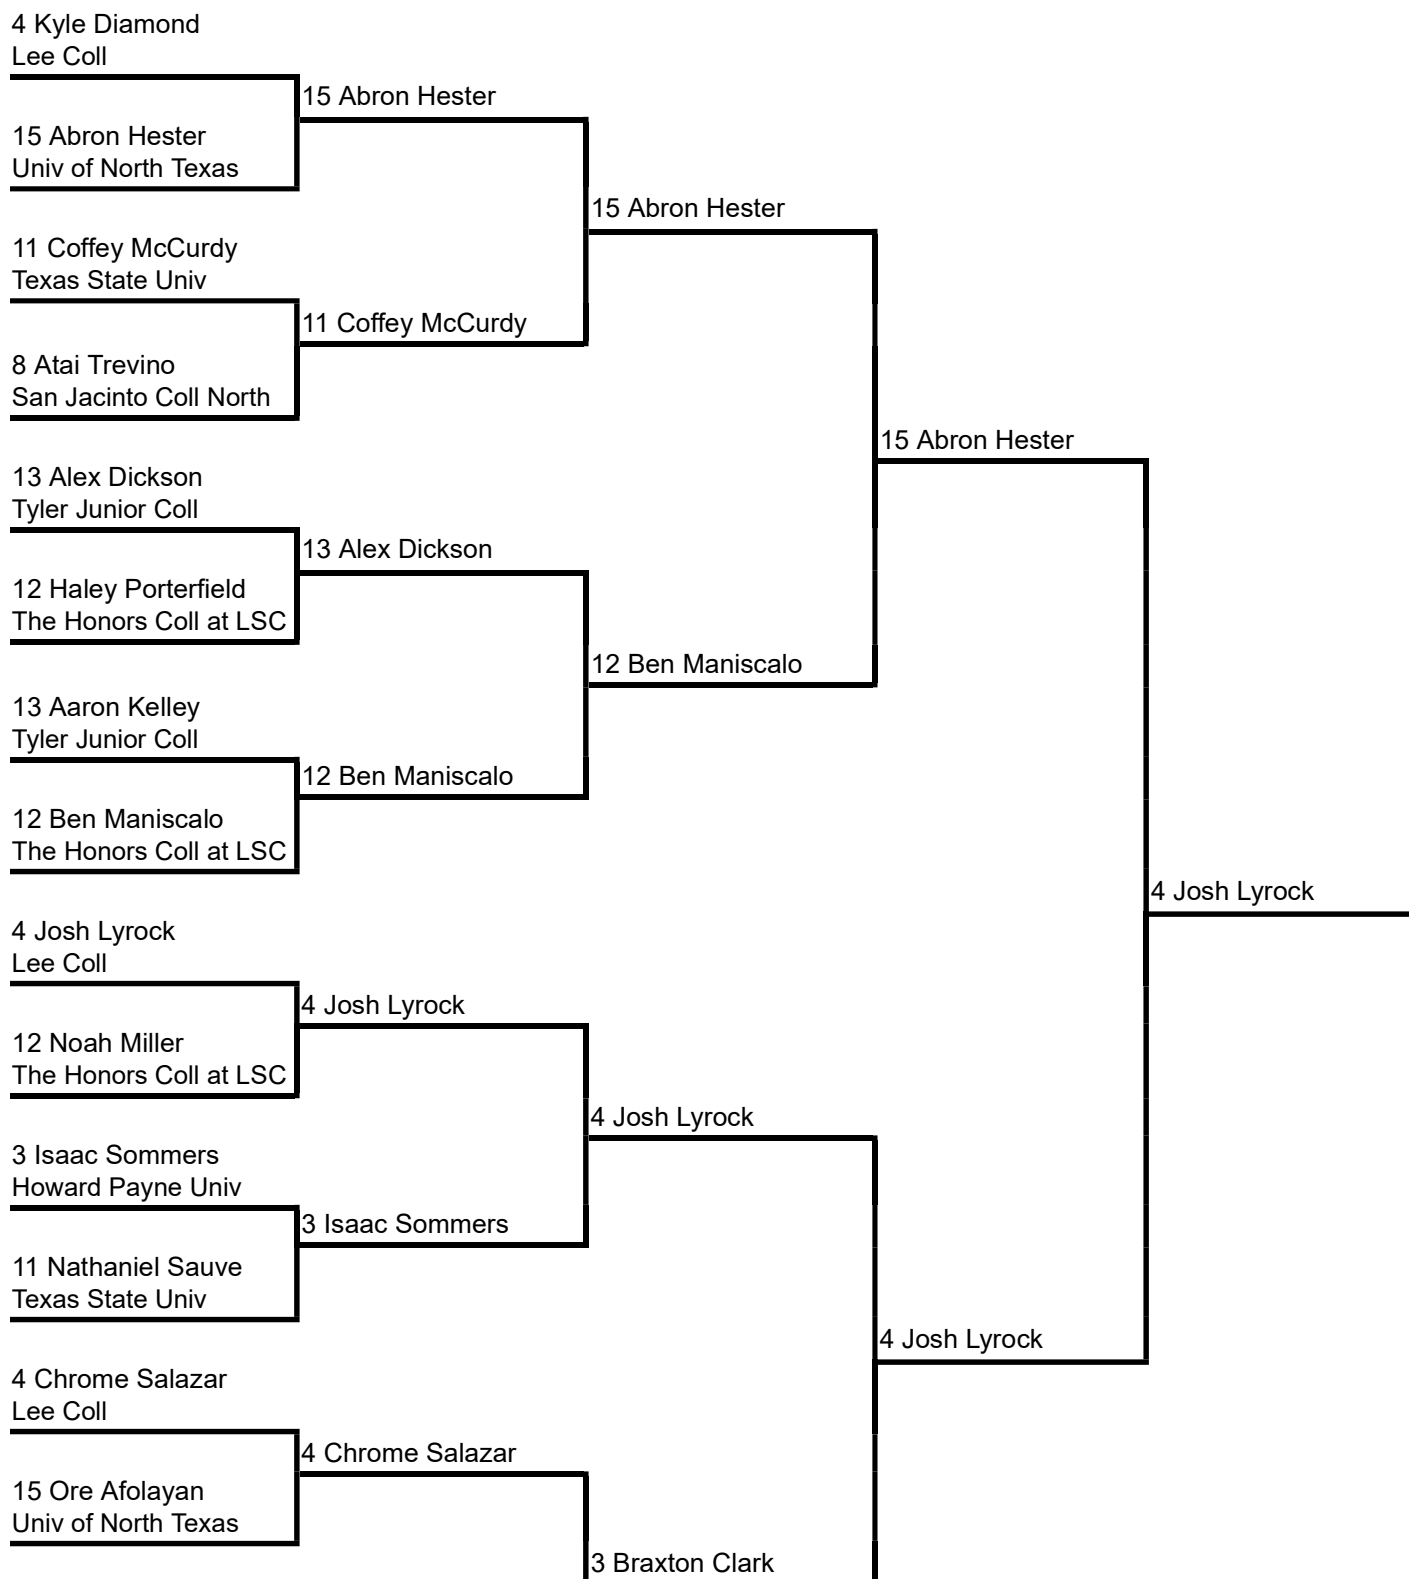

S P R I N G T I F A 2 0 1 7

D1-IPDA Bracket

[Home](#) | [Entries](#) | [Prelims](#) | [Prelim Standings](#) | [Elim Bracket](#)