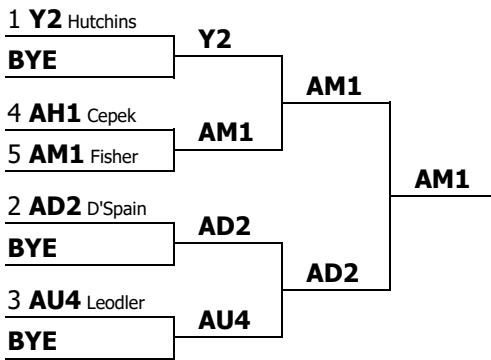

Jack Lynch Invitational Debate and Speech Tournament
Novice Lincoln Douglas Debate
Elimination round bracket

This tournament is being run using SpeechWire Tournament Services software - www.SpeechWire.com.
© 2004-2020 Ben Stewart - All Rights Reserved. SpeechWire version 4.22.000.