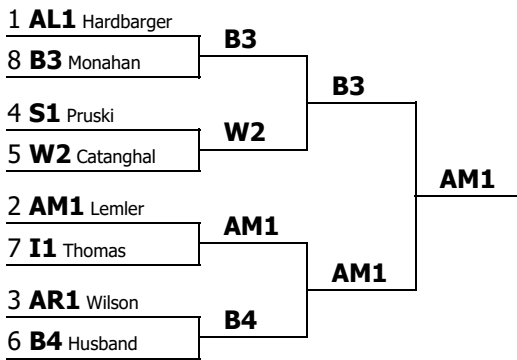

Jack Lynch Invitational Debate and Speech Tournament
Open Individual Parliamentary Debate
Elimination round bracket

This tournament is being run using SpeechWire Tournament Services software - www.SpeechWire.com.
© 2004-2020 Ben Stewart - All Rights Reserved. SpeechWire version 4.22.000.