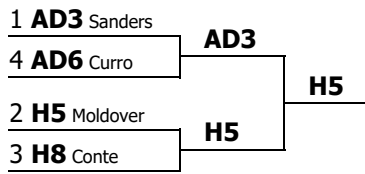

Jack Lynch Invitational Debate and Speech Tournament
Open Lincoln Douglas Debate
Competitors in order

Competitor	Record	Opp. Wins	Drop H/L	Head to Head	Points	J Var	Drop 2 H/L	Results
H2 (Lafayette College) Luisa Gunn	4-0	5.00	57.00		115.00	0.2925	0.00	1st
AD4 (Hillsdale College) Jadan Buzzard	3-1	8.00	57.50		115.00	0.3868	0.00	2nd
H6 (Lafayette College) Josh Hale	3-1	8.00	57.00		114.00	0.4188	0.00	3rd
AU1 (Central Michigan University) Tyler Tobias	2-2	11.00	56.00		111.00	-0.3947	0.00	4th
J2 (Simpson College Speech and Debate) Scott Krueger	2-2	9.00	55.50		110.50	-0.3941	0.00	5th
AU3 (Central Michigan University) Natalie Brant	2-2	8.00	57.50		114.50	0.3559	0.00	6th
H3 (Lafayette College) Ansh Mishra	2-2	8.00	57.00		113.00	0.4830	0.00	7th
AD5 (Hillsdale College) Benjamin Bies	2-2	8.00	54.00		83.00	-0.6293	0.00	8th
H1 (Lafayette College) Ceci Montufar	2-2	7.00	57.00		114.00	0.8348	0.00	9th
AD1 (Hillsdale College) Theodore Wilson	2-2	7.00	56.00		113.00	0.3536	0.00	10th
H7 (Lafayette College) Yordanos Mengistu	2-2	6.00	56.50		111.50	-0.1596	0.00	11th
AK1 (Missouri Valley College) Ethan Hofer-Cassianni	1-3	10.00	54.00		107.50	-0.8931	0.00	12th
J1 (Simpson College Speech and Debate) Douglas Roberts	1-3	8.00	55.80		109.80	-0.2102	0.00	13th
D1 (Queens College) Maim Hoque	0-4	9.00	55.00		108.20	-0.4443	0.00	14th

This tournament is being run using SpeechWire Tournament Services software - www.SpeechWire.com.
© 2004-2020 Ben Stewart - All Rights Reserved. SpeechWire version 4.22.000.

Jack Lynch Invitational Debate and Speech Tournament
JV Lincoln Douglas Debate
Elimination round bracket

This tournament is being run using SpeechWire Tournament Services software - www.SpeechWire.com.
© 2004-2020 Ben Stewart - All Rights Reserved. SpeechWire version 4.22.000.