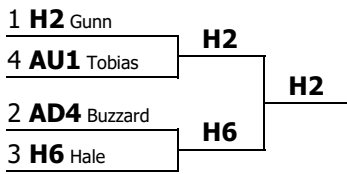

Jack Lynch Invitational Debate and Speech Tournament
Open Lincoln Douglas Debate
Elimination round bracket

This tournament is being run using SpeechWire Tournament Services software - www.SpeechWire.com.
© 2004-2020 Ben Stewart - All Rights Reserved. SpeechWire version 4.22.000.