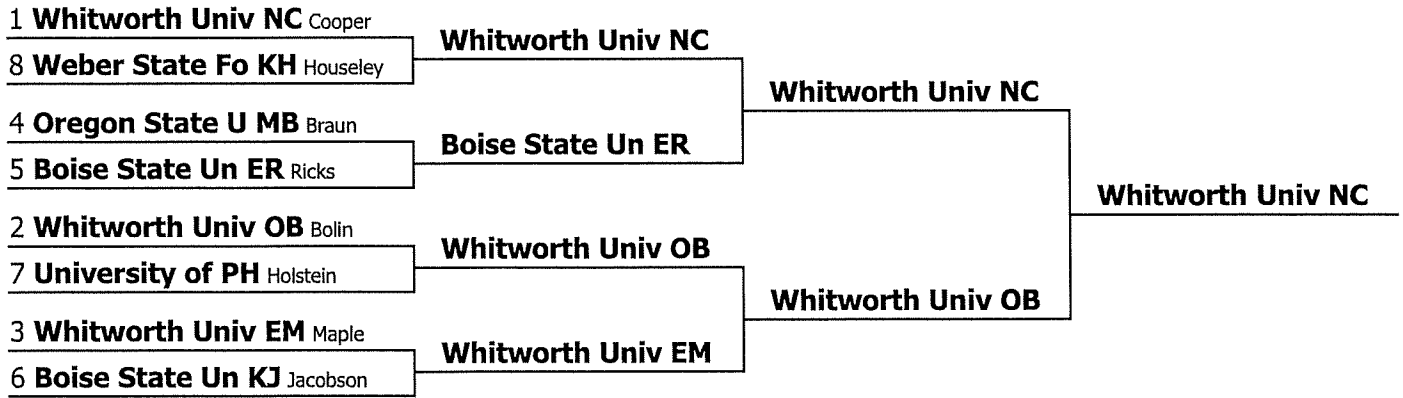

Mahaffey Memorial Forensics Tournament

Junior IPDA Public Debate

Elimination round bracket

This tournament is being run using SpeechWire Tournament Services software - www.SpeechWire.com.
© 2004-2021 Ben Stewart - All Rights Reserved. SpeechWire version 4.22.000.

Mahaffey Memorial Forensics Tournament
Open IPDA Public Debate
Individual speakers in order

Speaker	Drop H/L	Points	Opp. Wins	Results
Joseph Tyler (Idaho State Un JT) Idaho State University	79.00	157.00	7.00	1st
Tasha Robinson (Oregon State U TR) Oregon State University	78.00	155.00	8.00	2nd
Drew Lorenc (Whitworth Univ DL) Whitworth University	78.00	154.00	6.00	3rd
Meredith Jenkins (University of MJ) University of Utah	77.00	155.00	8.00	4th
Josh Young (Boise State Un JY) Boise State University	77.00	153.00	11.00	5th
Sergio Sarmiento (Boise State Un SS) Boise State University	77.00	152.00	9.00	6th
Brie Ellison (Boise State Un BE) Boise State University	77.00	148.00	9.00	7th
Bex Baggett (Weber State Fo BB2) Weber State Forensics	76.00	152.00	10.00	8th
Chauncella Koulibali (Whitworth Univ CK) Whitworth University	76.00	151.00	11.00	9th
Brian Del Toro (Boise State Un BT) Boise State University	76.00	150.00	8.00	10th
Simon Millsap (Oregon State U SM) Oregon State University	76.00	149.00	10.00	11th
Zac Maggard (Boise State Un ZM) Boise State University	76.00	143.00	8.00	12th
Skye Gordon (Whitworth Univ SG) Whitworth University	76.00	142.00	7.00	13th
Savannah Wakeman (Northwest Naza SW) Northwest Nazarene University	75.00	150.00	3.00	14th
Dylan Pope (Boise State Un DP) Boise State University	75.00	149.00	10.00	15th
Jericho Simone (Whitworth Univ JS2) Whitworth University	75.00	143.00	8.00	16th
Madison Martin (Boise State Un MM) Boise State University	74.00	149.00	6.00	17th
Payton Lo (Whitworth Univ PL) Whitworth University	74.00	148.00	6.00	18th
Gabe Guerrero (Boise State Un GG) Boise State University	74.00	138.00	6.00	19th
Tricia Cebotari (Whitworth Univ TC) Whitworth University	73.00	146.00	9.00	20th

This tournament is being run using SpeechWire Tournament Services software - www.SpeechWire.com.
© 2004-2021 Ben Stewart - All Rights Reserved. SpeechWire version 4.22.000.