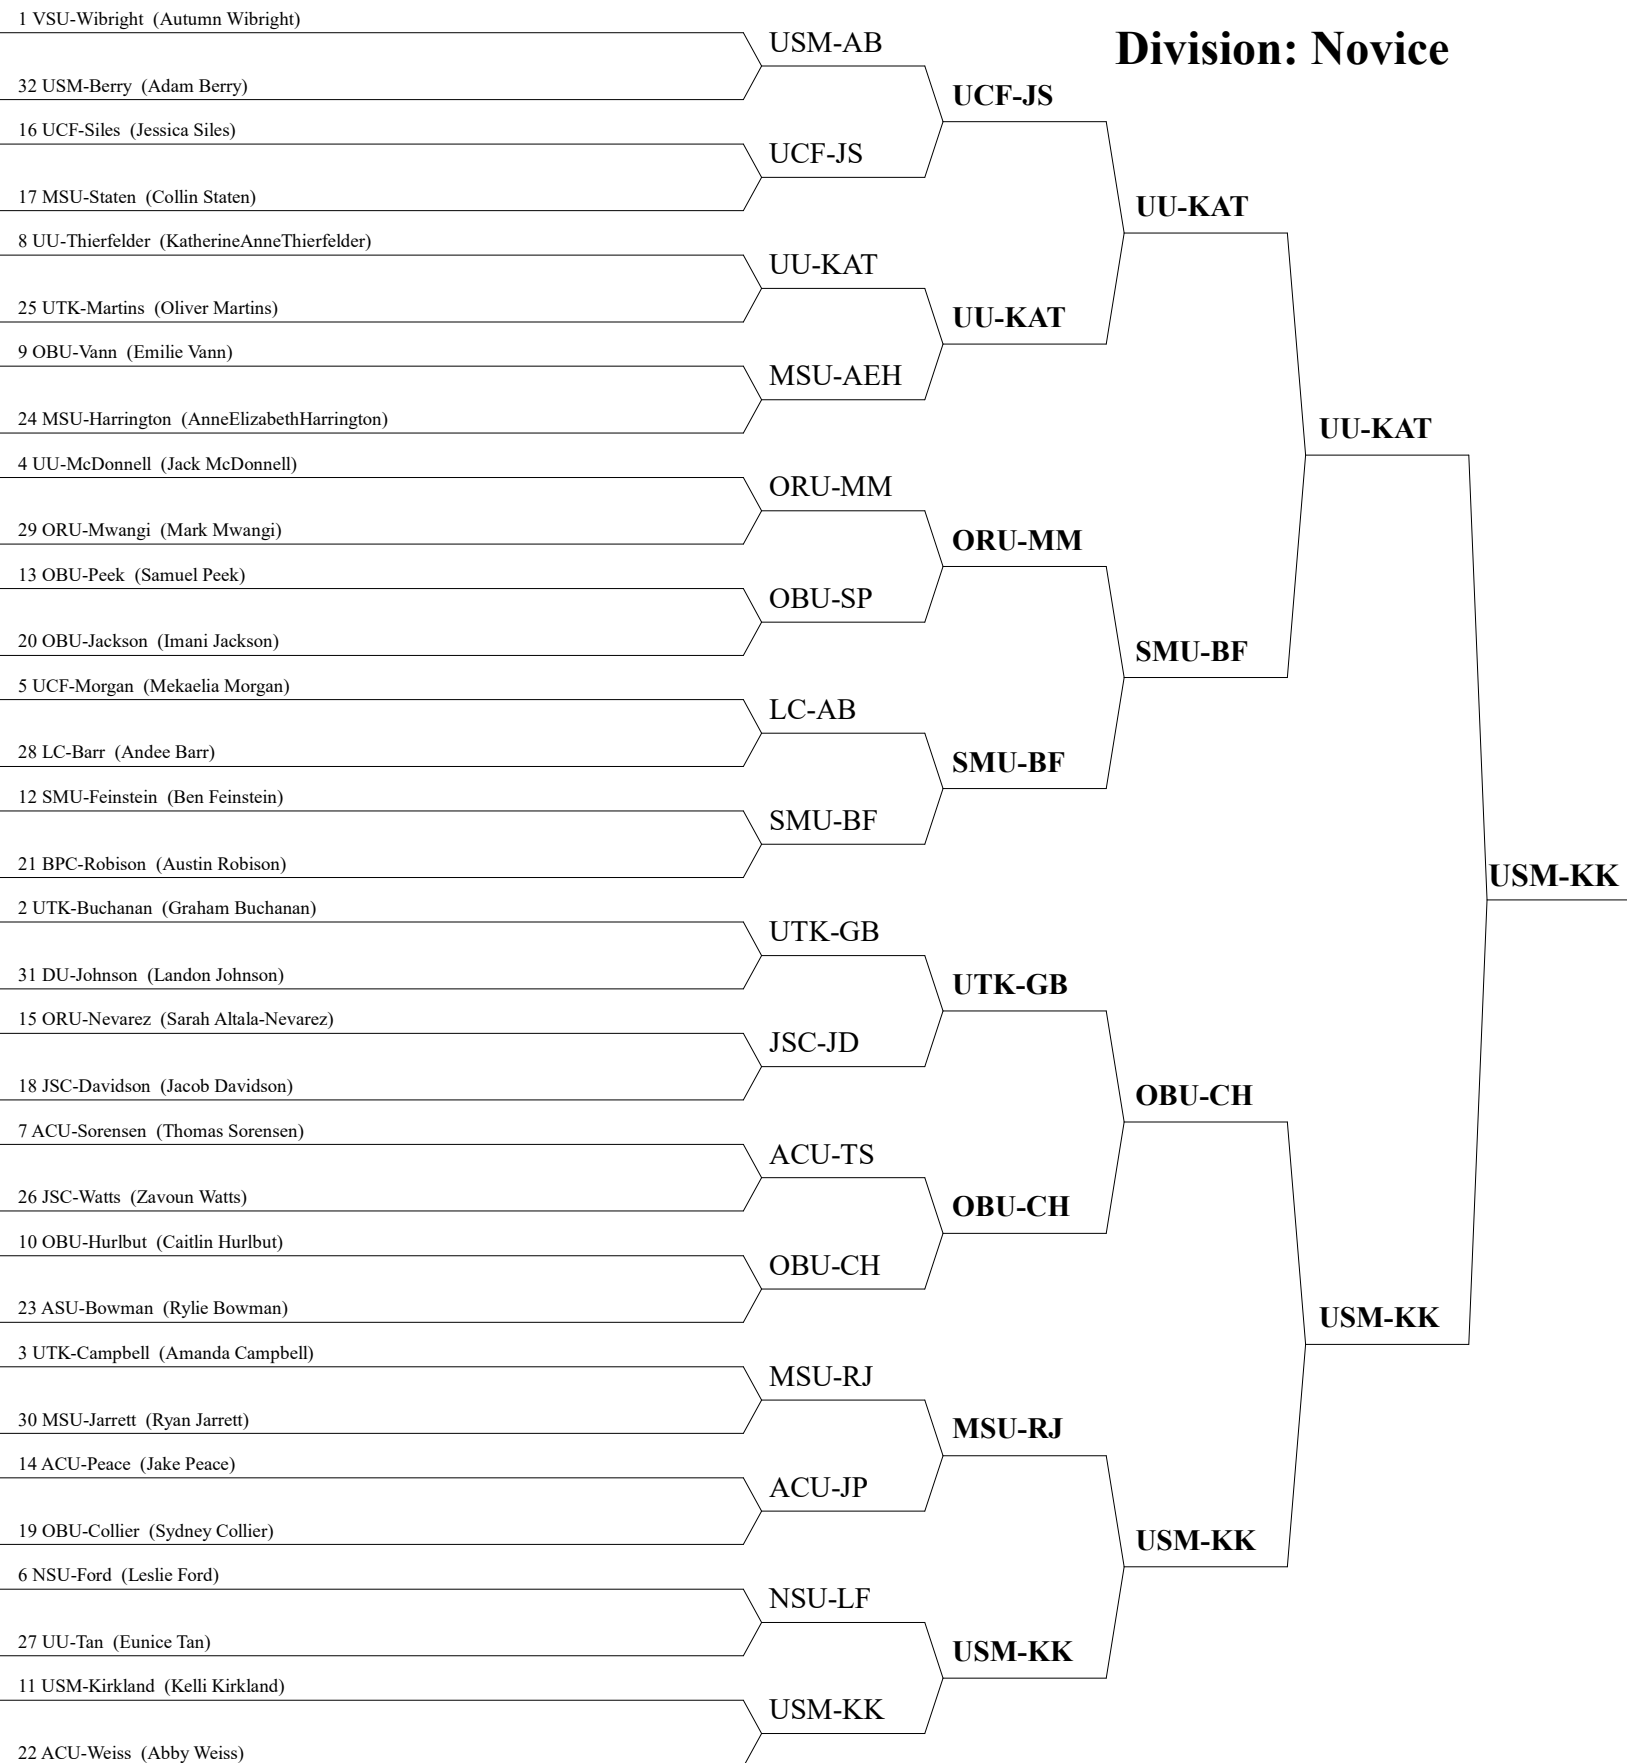

2020 Red River Classic

LSU-Shreveport

November 7-8, 2020

2020 LSUS Red River Classic --- A. Novice IPDA Novice Speaker Awards

#	School	Speaker	High Low Points	Total Points	Two High Low Points	Ranks
1	Union University	Jack McDonnell	155.4	230.4	77.4	6
2	Oklahoma Baptist University	Caitlin Hurlbut	155	230	78	6
3	University of Central Florida	Mekaelia Morgan	152.2	229.2	76.2	6
4	Dillard University	Alicia Hoey	151	226	76	6
5	University of Tennessee - Knoxville	Oliver Martins	151	226	76	6