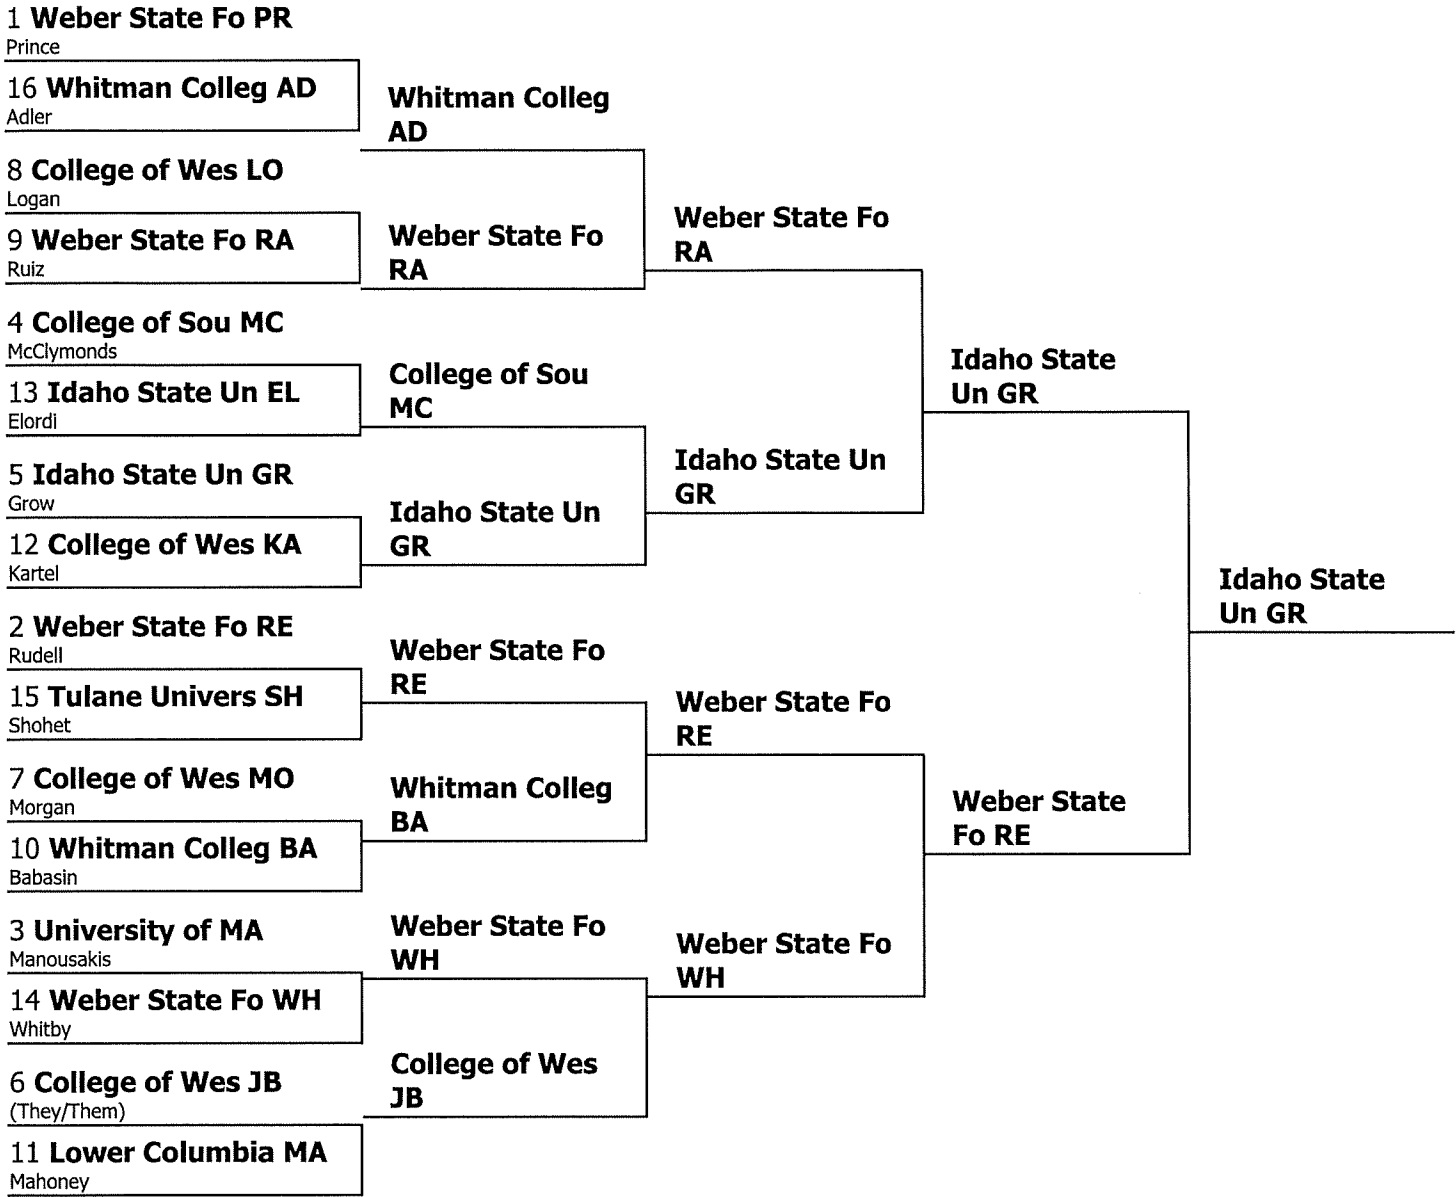

Steve Hunt Classic
Junior IPDA
Individual speakers in order

Speaker	Drop H/L	Points	Drop 2 H/L	J Var	Results
Avery Hamilton (Whitworth Univ HA) Whitworth University	107.00	169.00	37.00	-0.6141	21st
Angel Dang (Boise State Un DA) Boise State University	107.00	169.00	36.00	0.1106	22nd
Zach Fernandez (Northwest Coll FE) Northwest College	106.00	177.00	35.00	-0.5465	23rd
Dee Geneti (Whitworth Univ GE) Whitworth University	106.00	175.00	36.00	0.2553	24th
Sam Kleman (Boise State Un KL) Boise State University	105.00	175.00	35.00	0.1289	25th
Lillie Young (Boise State Un YO) Boise State University	105.00	174.00	35.00	-0.2510	26th
Anthony Thomas (Boise State Un TH) Boise State University	104.00	174.00	35.00	0.4389	27th
Isaac Brambila (Idaho State Un BR) Idaho State University	103.00	173.00	35.00	-0.6349	28th
Seid Orazgulyyev (Northwest Coll OR) Northwest College	103.00	171.00	35.00	-0.5067	29th
Noelle White (College of Wes WH) College of Western Idaho	103.00	167.00	34.00	0.1207	30th
Kevin Matisheck (Lewis & Clark MA) Lewis & Clark College	102.00	142.00	34.00	-0.5862	31st
Kennedy Carr (College of Wes CA) College of Western Idaho	100.00	161.00	35.00	-0.7242	32nd
Owen Ronningen (Whitworth Univ RO) Whitworth University	99.00	169.00	33.00	-0.7581	33rd
Mandi Hensby (Idaho State Un HE) Idaho State University	99.00	165.00	32.00	-0.2550	34th
Tengis Murunbaatar (Whitworth Univ MU) Whitworth University	99.00	160.00	34.00	-1.4399	35th
William Guerrero (College of Wes GU) College of Western Idaho	96.00	156.00	33.00	-1.3385	36th

This tournament is being run using SpeechWire Tournament Services software - www.SpeechWire.com.
© 2004-2023 Ben Stewart - All Rights Reserved. SpeechWire version 4.22.000.

Steve Hunt Classic Novice IPDA Elimination round bracket

This tournament is being run using SpeechWire Tournament Services software - www.SpeechWire.com.
© 2004-2023 Ben Stewart - All Rights Reserved. SpeechWire version 4.22.000.