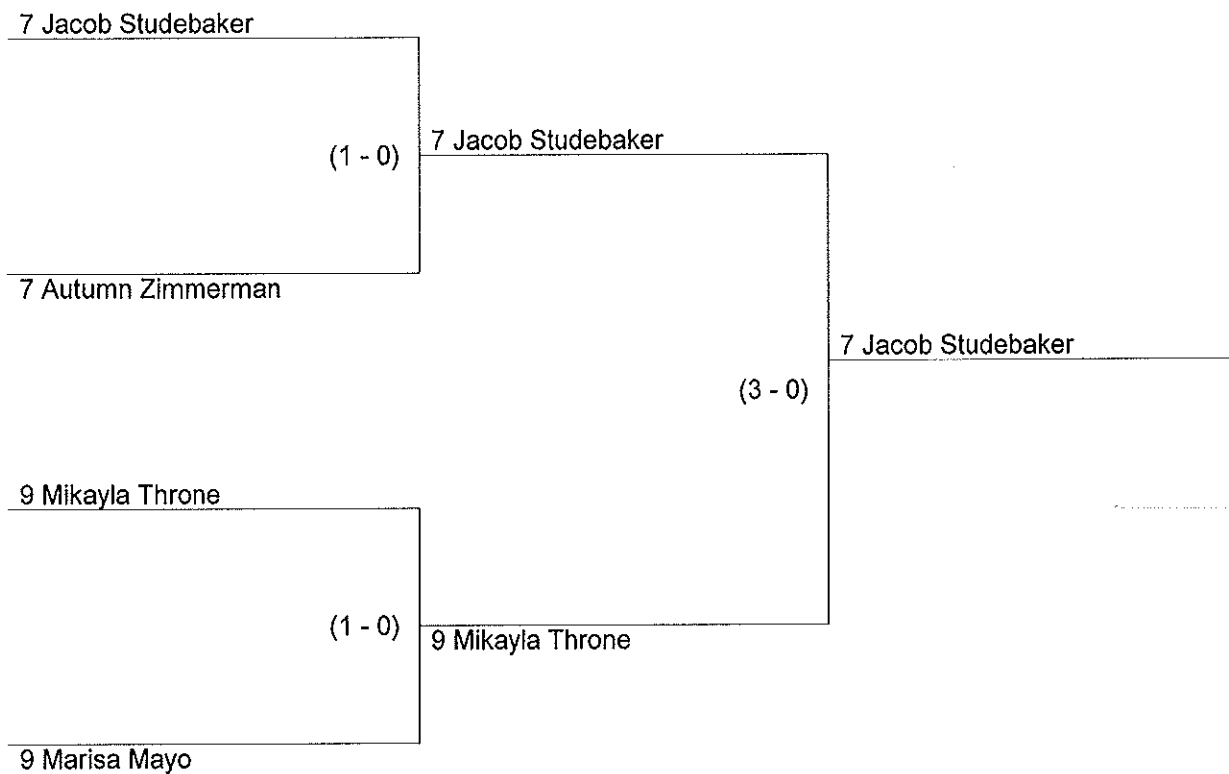

D1-Novice IPDA

Finals

5:00pm Saturday

Flip for Sides