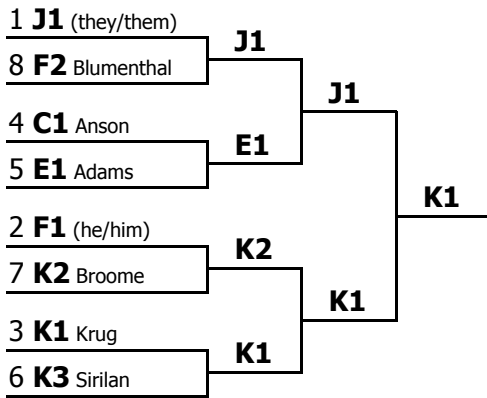

East Coast Early Bird Tournament - NEAT
IPDA - Int'l Public Debate
Elimination round bracket

This tournament is being run using SpeechWire Tournament Services software - www.SpeechWire.com.
© 2004-2022 Ben Stewart - All Rights Reserved. SpeechWire version 4.22.000.

East Coast Early Bird Tournament - NEAT
IPDA - Int'l Public Debate
Individual speakers in order

Speaker	Points	Drop H/L	Opp. Lost to's Wins	Results
Nathanael Krug (K1) Liberty University	115.00	58.00	4.00	1st
Eli Sirilan (K3) Liberty University	114.00	57.00	8.00	2nd
Eli Certain (they/them) (J1) Middle Tennessee State University	114.00	57.00	0	3rd
Joshua Broome (K2) Liberty University	111.00	56.00	7.00	4th
Seth Sexton (K5) Liberty University	111.00	55.00	4.00	5th
Jacob Blumenthal (F2) Emerson College	109.00	55.00	5.00	6th
Patrick Adams (E1) Saint Joseph's University	108.00	55.00	3.00	7th
Aayush Bajpai (F4) Emerson College	108.00	54.00	5.00	8th
August Fowle (he/him) (F1) Emerson College	108.00	54.00	0	9th
Chien Tran Phuoc (C2) Bowling Green State University	106.00	54.00	4.00	10th
Phoenix Anson (C1) Bowling Green State University	105.00	52.00	4.00	11th
Amil Virani (H1) Queens College	101.00	53.00	5.00	12th
Tess Kaus (I1) Hofstra University	101.00	51.00	8.00	13th
Vera Vecherskaia (I2) Hofstra University	95.00	50.00	10.00	14th
Shirley Guenfoud (I3) Hofstra University	88.00	48.00	8.00	15th
Dylan Schechter (I4) Hofstra University	76.00	38.00	11.00	16th

This tournament is being run using SpeechWire Tournament Services software - www.SpeechWire.com.
© 2004-2022 Ben Stewart - All Rights Reserved. SpeechWire version 4.22.000.