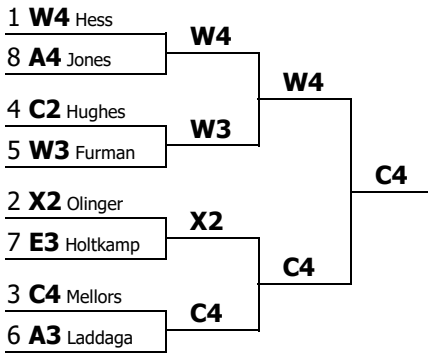

BGSU Falcon Classic
Varsity International Public Debate
Competitors in order

Competitor	Record	Points	Head to Head	Wins-Byes	Results
S1 (GCC) Elizabeth Anastasi	4-0	134.00		4.00	1st
A2 (University of North Texas) Alaia Snell	4-0	118.67		3.00	2nd
X1 (Florida State College at Jacksonville) Carson Smith	3-1	125.00		3.00	3rd
C1 (Hillsdale College Debate Team) Miranda Heid	3-1	119.00		3.00	4th
A1 (University of North Texas) Sebastian Posca	2-2	140.00		2.00	5th
W2 (University of Texas-Dallas) Chandu Garapaty	2-2	136.00		2.00	6th
K2 (Dordt University) Graham Ross	2-2	133.00		2.00	7th
H1 (Valdosta State Univ) Joshua Julian	2-2	131.00		2.00	8th
C5 (Hillsdale College Debate Team) Victoria Kelly	2-2	126.00		2.00	9th
AG3 (Ohio University) Anthony Banks	2-2	122.00		2.00	10th
M1 (Tennessee Technological University) Elliot Payne	2-2	88.00		1.00	11th
Q1 (Missouri Valley College) Sha Wilson	1-3	130.00		1.00	12th
H2 (Valdosta State Univ) Josh Doile	1-3	55.00		1.00	13th
AH3 (St. Anselm College) James Maloney	0-4	124.00		0	14th
H3 (Valdosta State Univ) Aliyah Drayton	0-2	2.00		0	15th

This tournament is being run using SpeechWire Tournament Services software - www.SpeechWire.com.
© 2004-2022 Ben Stewart - All Rights Reserved. SpeechWire version 4.22.000.

BGSU Falcon Classic
Novice International Public Debate
Elimination round bracket

This tournament is being run using SpeechWire Tournament Services software - www.SpeechWire.com.
© 2004-2022 Ben Stewart - All Rights Reserved. SpeechWire version 4.22.000.