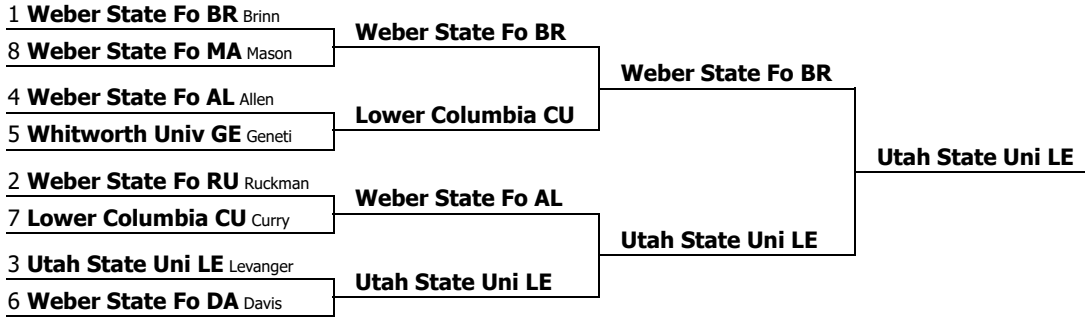

McPherson Classic @ Whitworth Univ
Varsity IPDA Public Debate
Competitors in order

Competitor	Record	Drop H/L	Points	Opp. Wins	Results
Whitworth Univ GO (Whitworth University) Skye Gordon	5-0	89.00	147.00	13.00	1st
Weber State Fo RO (Weber State Forensics) Akir Rowe	4-1	85.00	141.00	13.00	2nd
Lewis & Clark SA (Lewis & Clark College) JR Saling	4-1	85.00	140.00	14.00	3rd
Oregon State U BR (Oregon State University) Madeline Braun	4-1	82.00	137.00	12.00	4th
Whitworth Univ LO (Whitworth University) Drew Lorenc	3-2	86.00	143.00	12.00	5th
Whitworth Univ CO (Whitworth University) Nathan Cooper	3-2	86.00	141.00	15.00	6th
Utah State Uni MU (Utah State University - LOGAN) Richard Mulholland	3-2	86.00	141.00	13.00	7th
Weber State Fo BE (Weber State Forensics) Sophie Beck	3-2	86.00	139.00	13.00	8th
Whitworth Univ MA (Whitworth University) Emma Maple	3-2	82.75	138.75	16.25	9th
Weber State Fo OL (Weber State Forensics) Jazmyne Olson	3-2	82.00	132.00	11.00	10th
University of KU (University of Montana Debate&Speech) Sean Kunau	3-2	81.50	137.50	10.00	11th
Utah State Uni SA (Utah State University - LOGAN) Bryant Saunders	3-2	80.00	131.00	14.00	12th
Weber State Fo BA (Weber State Forensics) Brad Baker	3-2	80.00	130.00	11.00	13th
Whitworth Univ RI (Whitworth University) Celeste Riley-Norman	2-3	86.00	138.00	12.00	14th
Whitworth Univ MO (Whitworth University) Sarah Mott	2-3	86.00	135.00	12.00	15th
Whitworth Univ HO (Whitworth University) Aidan Hollister	2-3	84.00	139.00	16.00	16th
Whitworth Univ CE (Whitworth University) Tricia Cebotari	2-3	83.00	140.00	13.00	17th
Lewis & Clark MA (Lewis & Clark College) Molly Mahoney	2-3	83.00	139.00	12.00	18th
Lewis & Clark HA (Lewis & Clark College) Teddi Hall	2-3	82.00	135.00	12.00	19th
Whitworth Univ SK (Whitworth University) Gwen Skeen	2-3	80.00	133.00	15.00	20th
Weber State Fo HO (Weber State Forensics) Kyle Houseley	2-3	79.75	128.75	13.75	21st
Lewis & Clark SM (Lewis & Clark College) Anne Smith	2-3	78.00	130.00	15.00	22nd
Lewis & Clark EM (Lewis & Clark College) Zane Emerson	1-4	80.50	132.50	13.75	23rd
Lower Columbia MO (Lower Columbia College) Adah Moore	1-4	79.50	132.50	12.50	24th
Whitworth Univ OS (Whitworth University) Elly Osborne	1-4	77.00	130.00	14.00	25th

McPherson Classic @ Whitworth Univ
Novice IPDA Public Debate
Elimination round bracket

This tournament is being run using SpeechWire Tournament Services software - www.SpeechWire.com.
© 2004-2022 Ben Stewart - All Rights Reserved. SpeechWire version 4.22.000.