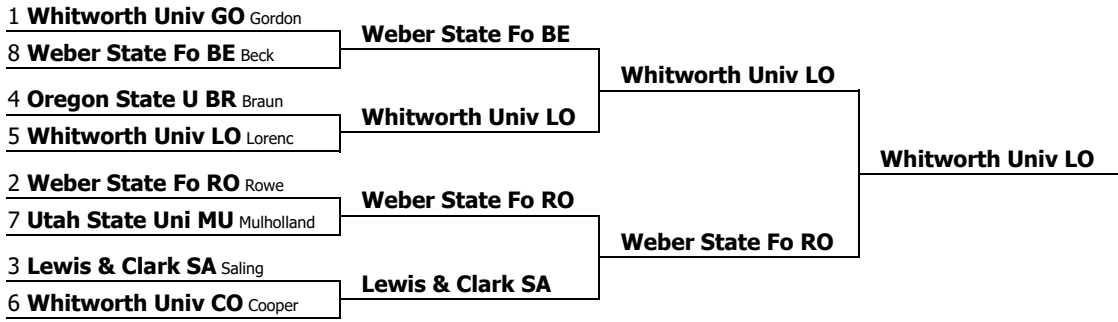

McPherson Classic @ Whitworth Univ
Varsity IPDA Public Debate
Elimination round bracket

This tournament is being run using SpeechWire Tournament Services software - www.SpeechWire.com.
© 2004-2022 Ben Stewart - All Rights Reserved. SpeechWire version 4.22.000.