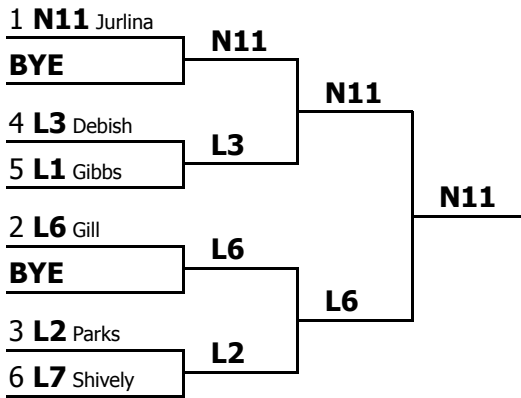

UCF Knights Joust
Open IPDA
Elimination round bracket

This tournament is being run using SpeechWire Tournament Services software - www.SpeechWire.com.
© 2004-2020 Ben Stewart - All Rights Reserved. SpeechWire version 4.22.000.