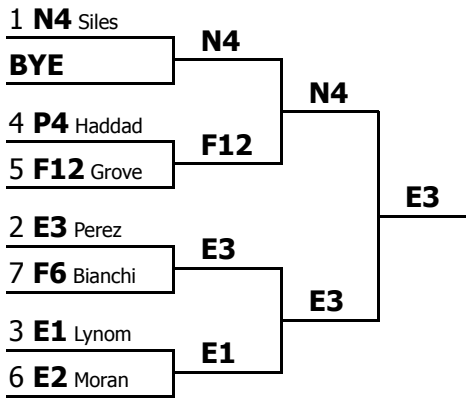

UCF Knights Joust
Novice IPDA
Elimination round bracket

This tournament is being run using SpeechWire Tournament Services software - www.SpeechWire.com.
© 2004-2020 Ben Stewart - All Rights Reserved. SpeechWire version 4.22.000.

UCF Knights Joust
JV IPDA
Individual speakers in order

Speaker	Points	Drop H/L	Results
Mo Marks (C1) Simpson College Speech and Debate	193.00	116.00	1st
Andrew Flory (C5) Simpson College Speech and Debate	189.00	115.00	2nd
Jack Law (A1) North Dakota State University	189.00	114.00	3rd
Yetunde Oluwadare (M2) Valdosta State Univ	189.00	114.00	3rd
Darren Roberts (N8) University of Central Florida	188.00	113.00	5th
Joshua Julian (M6) Valdosta State Univ	187.00	113.00	6th
Sam Schepps (N9) University of Central Florida	186.00	112.00	7th
Matthew Alderman (N10) University of Central Florida	185.00	111.00	8th
Thomas Ohmann (A2) North Dakota State University	185.00	111.00	8th
Vanessa Okojie (M1) Valdosta State Univ	184.00	114.00	10th
Scott Krueger (C6) Simpson College Speech and Debate	184.00	112.00	11th
Tijen Jones (I1) University of South Florida St. Petersburg	183.00	111.00	12th
Noah Pajenga (F4) Tallahassee	182.00	108.00	13th
Huy Nguyen (L4) Texas Christian University	180.00	108.00	14th
Kimberly Roberts (C4) Simpson College Speech and Debate	178.00	107.00	15th
Jordan Wingeier (P5) Lynn University	174.00	106.00	16th
Spencer Backman (P3) Lynn University	172.00	106.00	17th
Joseph Boone (M3) Valdosta State Univ	172.00	105.00	18th