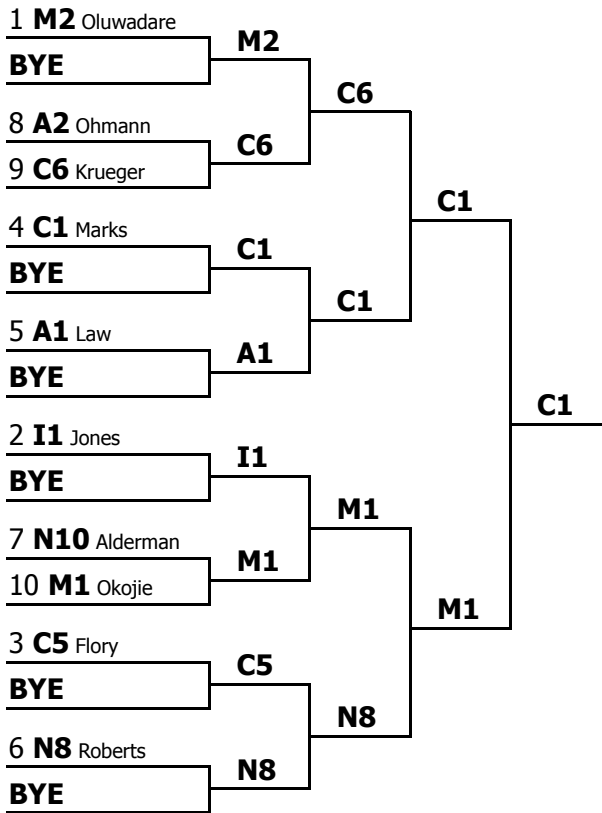

UCF Knights Joust JV IPDA Elimination round bracket

This tournament is being run using SpeechWire Tournament Services software - www.SpeechWire.com.
© 2004-2020 Ben Stewart - All Rights Reserved. SpeechWire version 4.22.000.

UCF Knights Joust
Open IPDA
Individual speakers in order

Speaker	Points	Drop H/L	Results
Anna Jurlina (N11) University of Central Florida	191.00	116.00	1st
Ryan Debish (L3) Texas Christian University	190.00	115.00	2nd
Matthew Gill (L6) Texas Christian University	190.00	114.00	3rd
Logan Gibbs (L1) Texas Christian University	187.50	113.50	4th
Chris Cohen (P1) Lynn University	185.00	112.00	5th
Nicole Sandoval (E4) Florida State University	183.60	110.00	6th
Alexis Hughes (K2) Hofstra University	182.00	111.50	7th
Courtney Parks (L2) Texas Christian University	181.50	110.50	8th
Austin Shively (L7) Texas Christian University	181.25	108.25	9th
Ethan Smith (N12) University of Central Florida	180.00	112.00	10th
Kathleen Sandoval (L8) Texas Christian University	176.25	107.25	11th
Liam Shanley (P2) Lynn University	168.00	102.00	12th
Luke Brundy (L5) Texas Christian University	166.88	100.88	13th

This tournament is being run using SpeechWire Tournament Services software - www.SpeechWire.com.
© 2004-2020 Ben Stewart - All Rights Reserved. SpeechWire version 4.22.000.