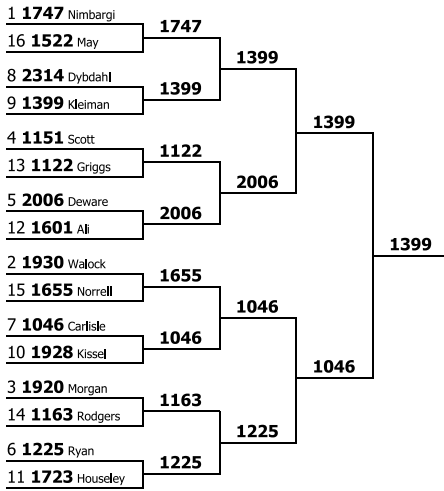

Pi Kappa Delta - National Comprehensive Tournament
Novice Individual Parliamentary Debate
Elimination round bracket

This tournament is being run using SpeechWire Tournament Services software - www.SpeechWire.com.
© 2004-2021 Ben Stewart - All Rights Reserved. SpeechWire version 4.22.000.