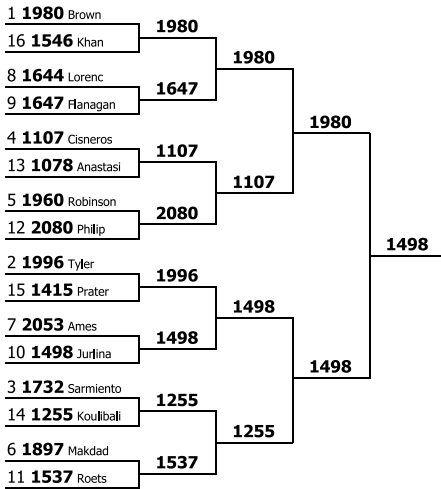

Pi Kappa Delta - National Comprehensive Tournament
Varsity Individual Parliamentary Debate
Elimination round bracket

This tournament is being run using SpeechWire Tournament Services software - www.SpeechWire.com.
© 2004-2021 Ben Stewart - All Rights Reserved. SpeechWire version 4.22.000.