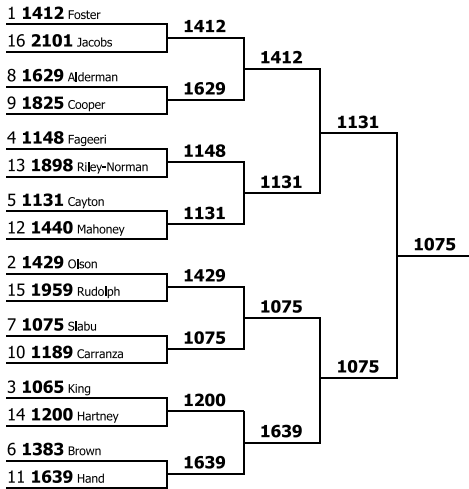

Pi Kappa Delta - National Comprehensive Tournament
JV Individual Parliamentary Debate
Elimination round bracket

This tournament is being run using SpeechWire Tournament Services software - www.SpeechWire.com.
© 2004-2021 Ben Stewart - All Rights Reserved. SpeechWire version 4.22.000.