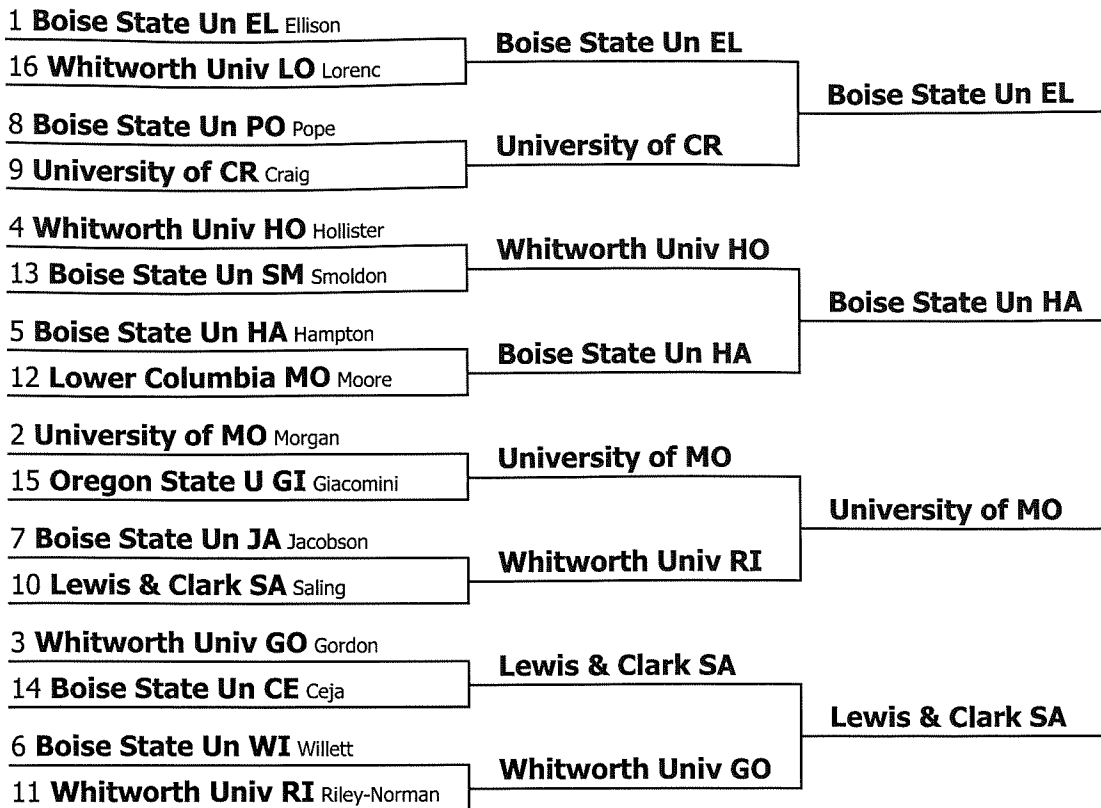

Earl Wells Virtual Speakeasy C - Open IPDA Public Debate Elimination round bracket

This tournament is being run using SpeechWire Tournament Services software - www.SpeechWire.com.
© 2004-2023 Ben Stewart - All Rights Reserved. SpeechWire version 4.22.000.