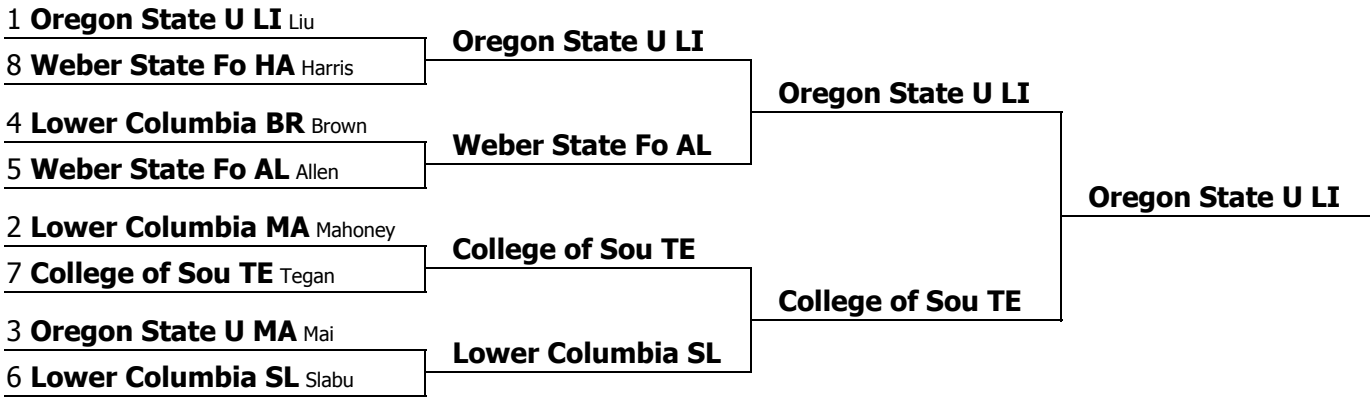

Kaitlyn Blake	35.00	35.00	35.00	31.00	35.00	171.00	15th
Oregon State U DO Oregon State University	BYE	W - Debate Club at BO - Neg F4 Rebecca Pickner	W - University of RE - AFF B1 Diane Carter	W - College of Sou HE - AFF XX2 Erik Miller	L - Pacific Univer WA - Neg F2 Glenn John Cervantes	4-1 186.25	3rd
Milan Donhowe	37.25	38.00	37.00	38.00	36.00	186.25	5th
Oregon State U EL Oregon State University	L - University of RE - Neg XX3 Fiona Nevin	W - Pacific Univer CL - AFF XX2 Erik Miller	L - Lower Columbia MI - AFF J1 Katie Wilson	L - Debate Club at RE - Neg F4 Rebecca Pickner	L - College of Sou HE - Neg XX7 Joshua Campista	1-4 172	19th
Victoria Elligsen	32.00	36.00	38.00	31.00	35.00	172.00	17th
Oregon State U KE Oregon State University	W - Debate Club at RE - AFF XX1 Ian Montgomery	W - Lower Columbia TO - Neg B1 Diane Carter	L - Pacific Univer WA - Neg K1 Kayla Griffin	L - Debate Club at WE - AFF XX2 Erik Miller	L - University of RE - Neg F3 Erika Hein	2-3 187	11th
Uwe Keist	35.00	38.00	39.00	38.00	37.00	187.00	4th
Oregon State U MI Oregon State University	L - Debate Club at WE - AFF XX3 Fiona Nevin	L - Debate Club at WO - Neg F3 Erika Hein	W - Debate Club at RE - AFF A1 Tandace Crane	L - Lower Columbia MI - Neg XX7 Joshua Campista	W - Pacific Univer CL - AFF J1 Katie Wilson	2-3 176	14th
Simon Millsap	30.00	37.00	37.00	34.00	38.00	176.00	10th
Oregon State U QU Oregon State University	W - College of Sou HE - Neg D1 Marcy Halpin	W - Lower Columbia MI - AFF B1 Diane Carter	L - Debate Club at WE - Neg K1 Kayla Griffin	L - Debate Club at WO - AFF XX7 Joshua Campista	L - Lower Columbia TO - Neg XX2 Erik Miller	2-3 180	13th
Brandy Quach	35.00	37.00	39.00	32.00	37.00	180.00	9th
Oregon State U RO Oregon State University	W - Lower Columbia MI - Neg XX2 Erik Miller	W - Pacific Univer WA - AFF J1 Katie Wilson	W - Lower Columbia LE - AFF A1 Tandace Crane	W - Debate Club at BO - Neg D1 Marcy Halpin	L - Debate Club at WE - AFF F3 Erika Hein	4-1 188	2nd
Tasha Robinson	40.00	40.00	39.00	34.00	35.00	188.00	3rd
Pacific Univer CL Pacific University	L - Oregon State U BL - AFF B1 Diane Carter	L - Oregon State U EL - Neg XX2 Erik Miller	L - Debate Club at BO - AFF XX5 James Roberts	BYE	L - Oregon State U MI - Neg J1 Katie Wilson	1-4 178.75	17th
Taylor Clapp	36.00	35.00	35.00	35.75	37.00	178.75	12th
Pacific Univer WA Pacific University	W - Debate Club at BO - AFF XX2 Erik Miller	L - Oregon State U RO - Neg J1 Katie Wilson	W - Oregon State U KE - AFF K1 Kayla Griffin	W - Oregon State U BE - Neg F4 Rebecca Pickner	W - Oregon State U DO - AFF F2 Glenn John Cervantes	4-1 193	1st
Christiana Warner	38.00	39.00	40.00	39.00	37.00	193.00	1st
University of RE University of Portland Speech and Debate Union	W - Oregon State U EL - AFF XX3 Fiona Nevin	BYE	L - Oregon State U DO - Neg B1 Diane Carter	L - Lower Columbia LE - Neg XX4 Evan Steele	W - Oregon State U KE - AFF F3 Erika Hein	3-2 170	9th
Sydney Reid	30.00	34.00	36.00	32.00	38.00	170.00	18th

**13th Annual Earl Wells Memorial Speakeasy
Novice IPDA Public Debate
Elimination round bracket**

This tournament is being run using SpeechWire Tournament Services software - www.SpeechWire.com.
© 2004-2020 Ben Stewart - All Rights Reserved. SpeechWire version 4.22.000.