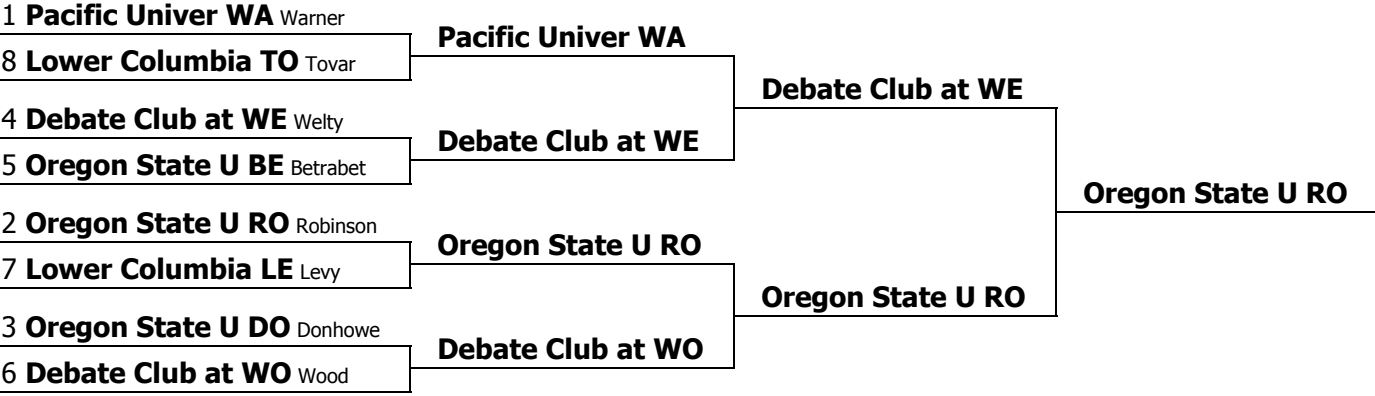

**13th Annual Earl Wells Memorial Speakeasy
Open IPDA Public Debate
Elimination round bracket**

This tournament is being run using SpeechWire Tournament Services software - www.SpeechWire.com.
© 2004-2020 Ben Stewart - All Rights Reserved. SpeechWire version 4.22.000.