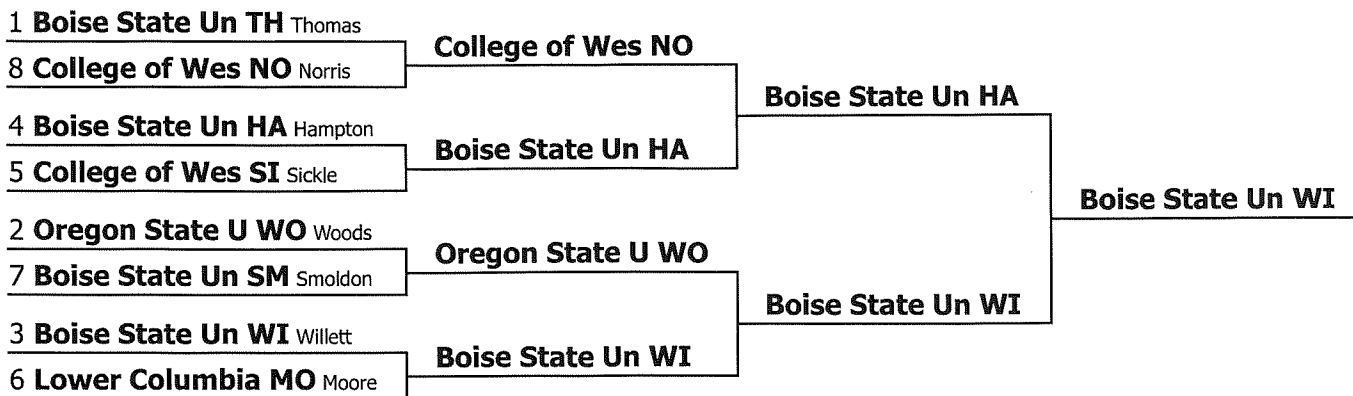

Terrence Sharrer (College of Wes SH) College of Western Idaho	105.00	175.00	35.00	14th
Mandi Hesby (College of Sou HE) College of Southern Idaho	104.00	174.00	34.00	15th
Ethan Fulkerson (University of FU) University of Nevada, Reno	103.75	173.75	34.75	16th
Anthony Thomas (Boise State Un TH) Boise State University	102.00	172.00	32.00	17th
Anna Heslinga (Oregon State U HE) Oregon State University	102.00	164.00	35.00	18th
Sam Easley (College of Wes EA) College of Western Idaho	97.00	165.00	33.00	19th
Zachery Craig (University of CR) University of Montana Debate&Speech	0.00	0.00	0.00	20th

[Return to home page](#)

This tournament is being run using SpeechWire Tournament Services software node10 - www.SpeechWire.com. [Terms of use](#) - [Privacy and Security Policy](#)
© 2004-2023 Ben Stewart - All Rights Reserved. SpeechWire version 4.22.000. (operating on speechwire.com)

Mike Dugaw Smelt Classic

C - Junior IPDA Public Debate

Elimination round bracket

This tournament is being run using SpeechWire Tournament Services software - www.SpeechWire.com.
© 2004-2023 Ben Stewart - All Rights Reserved. SpeechWire version 4.22.000.