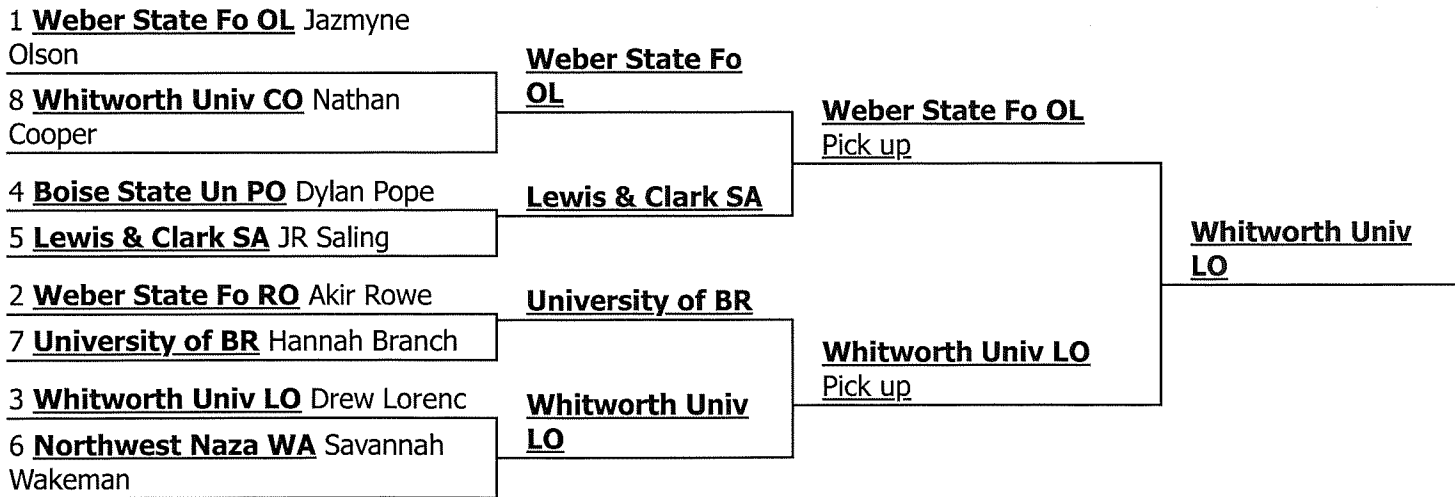

Judges in the Final round

Section FINAL - Room RCA 139 - Weber State Fo OL Jazmyne Olson (Weber State Forensics) vs. **Whitworth Univ LO** Drew Lorenc (Whitworth University)

[Judges (Edit judges)](#)

BB9 Amy Arellano (Boise State University)

XX30 Alayna Tovar (Hired Judge)

XX4 Danny Sachs (Hired Judge)

[Return to home page](#)

This tournament is being run using SpeechWire Tournament Services software node04 - www.SpeechWire.com. [Terms of use](#) - [Privacy and Security Policy](#)
© 2004-2023 Ben Stewart - All Rights Reserved. SpeechWire version 4.22.000. (operating on speechwire.com)