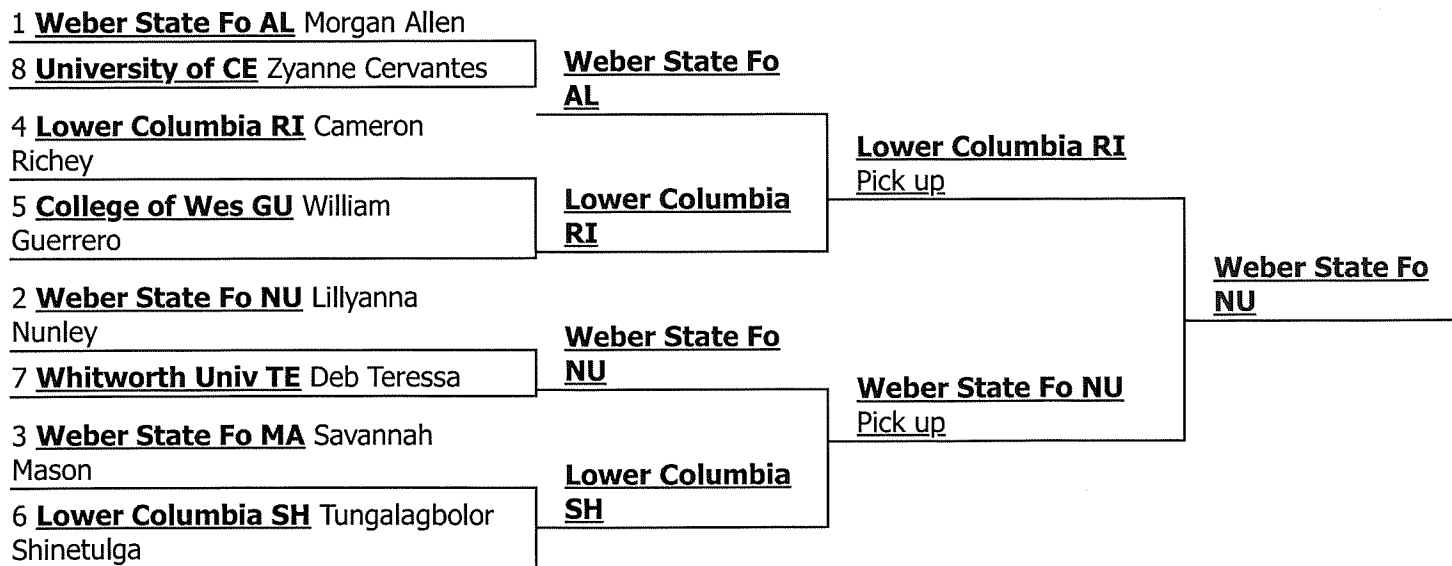

Judges in the Final round

Section FINAL - Room RCA 220 - Lower Columbia RI Cameron Richey (Lower Columbia College) vs. **Weber State Fo NU** Lillyanna Nunley (Weber State Forensics)

Judges ([Edit judges](#))

WB10 James Eccles (Whitworth University)

WB4 Rylee Walter (Whitworth University)

XX11 Larissa Arnold (Hired Judge)

Print this bracket View schematic View grouping tab sheet View debaters in order

[Return to home page](#)

This tournament is being run using SpeechWire Tournament Services software node14 - www.SpeechWire.com. [Terms of use](#) - [Privacy and Security Policy](#)
© 2004-2023 Ben Stewart - All Rights Reserved. SpeechWire version 4.22.000. (operating on speechwire.com)