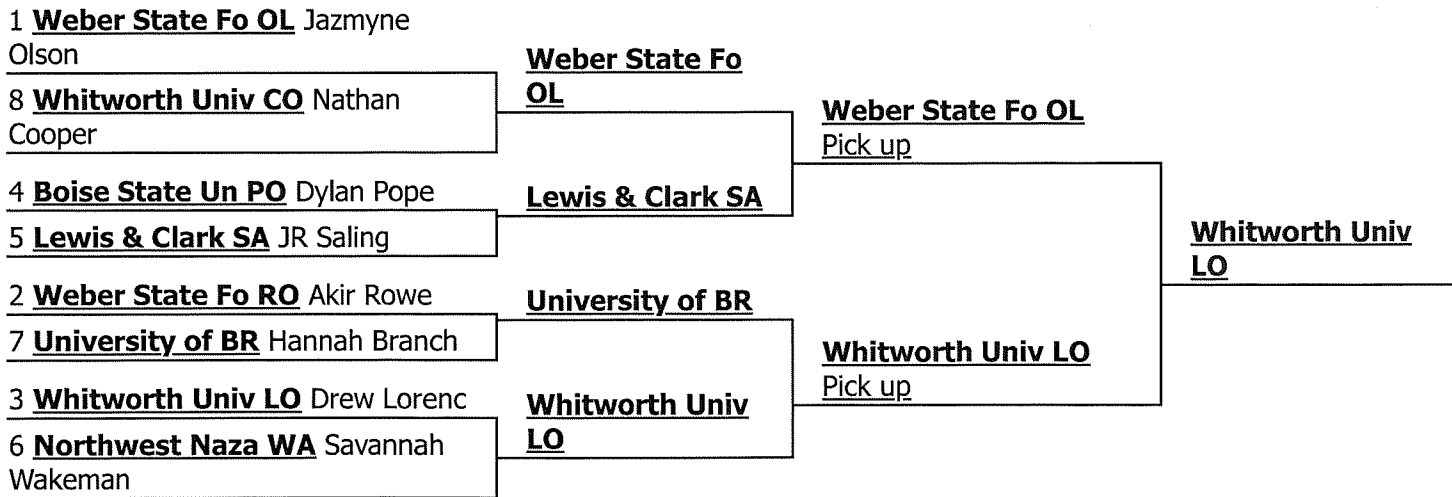

Judges in the Final round

Section FINAL - Room RCA 139 - Weber State Fo OL Jazmyne Olson (Weber State Forensics) vs. **Whitworth Univ LO** Drew Lorenc (Whitworth University)

[Judges (Edit judges)](#)

BB9 Amy Arellano (Boise State University)

XX30 Alayna Tovar (Hired Judge)

XX4 Danny Sachs (Hired Judge)

[Return to home page](#)

This tournament is being run using SpeechWire Tournament Services software node04 - www.SpeechWire.com. [Terms of use](#) - [Privacy and Security Policy](#)
© 2004-2023 Ben Stewart - All Rights Reserved. SpeechWire version 4.22.000. (operating on speechwire.com)