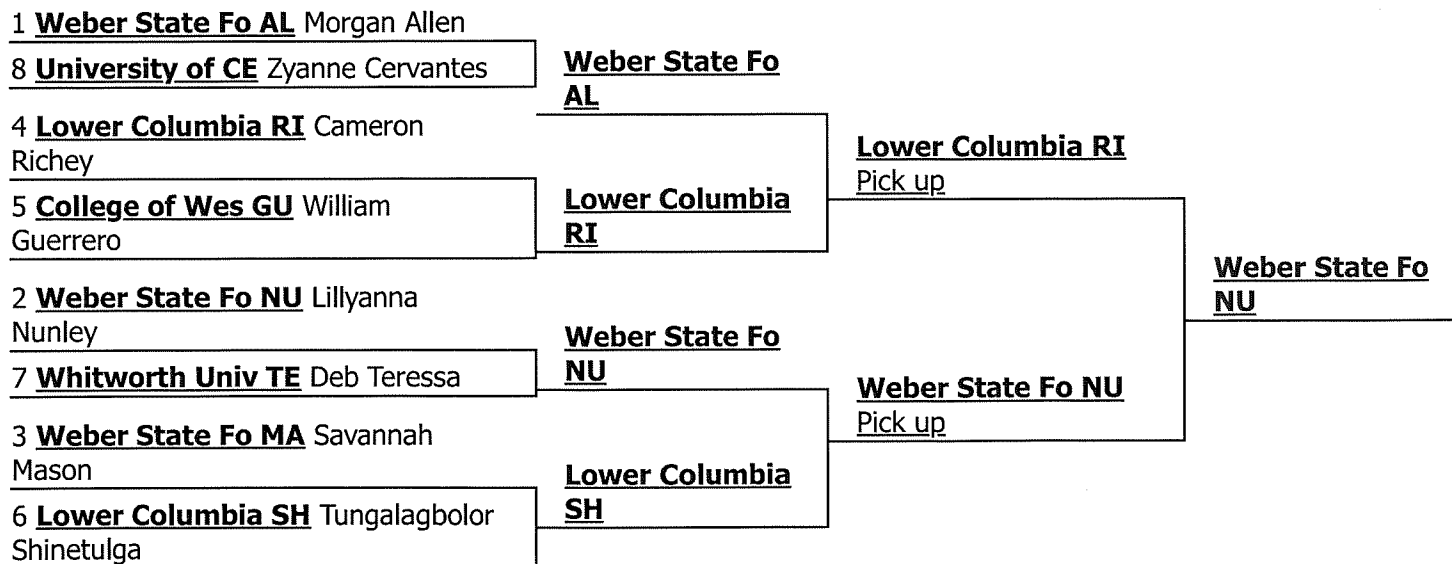

Judges in the Final round

Section FINAL - Room RCA 220 - Lower Columbia RI Cameron Richey (Lower Columbia College) vs. **Weber State Fo NU** Lillyanna Nunley (Weber State Forensics)

Judges ([Edit judges](#))

WB10 James Eccles (Whitworth University)

WB4 Rylee Walter (Whitworth University)

XX11 Larissa Arnold (Hired Judge)

Print this bracket View schematic View grouping tab sheet View debaters in order

[Return to home page](#)

This tournament is being run using SpeechWire Tournament Services software node14 - www.SpeechWire.com. [Terms of use](#) - [Privacy and Security Policy](#)
© 2004-2023 Ben Stewart - All Rights Reserved. SpeechWire version 4.22.000. (operating on speechwire.com)