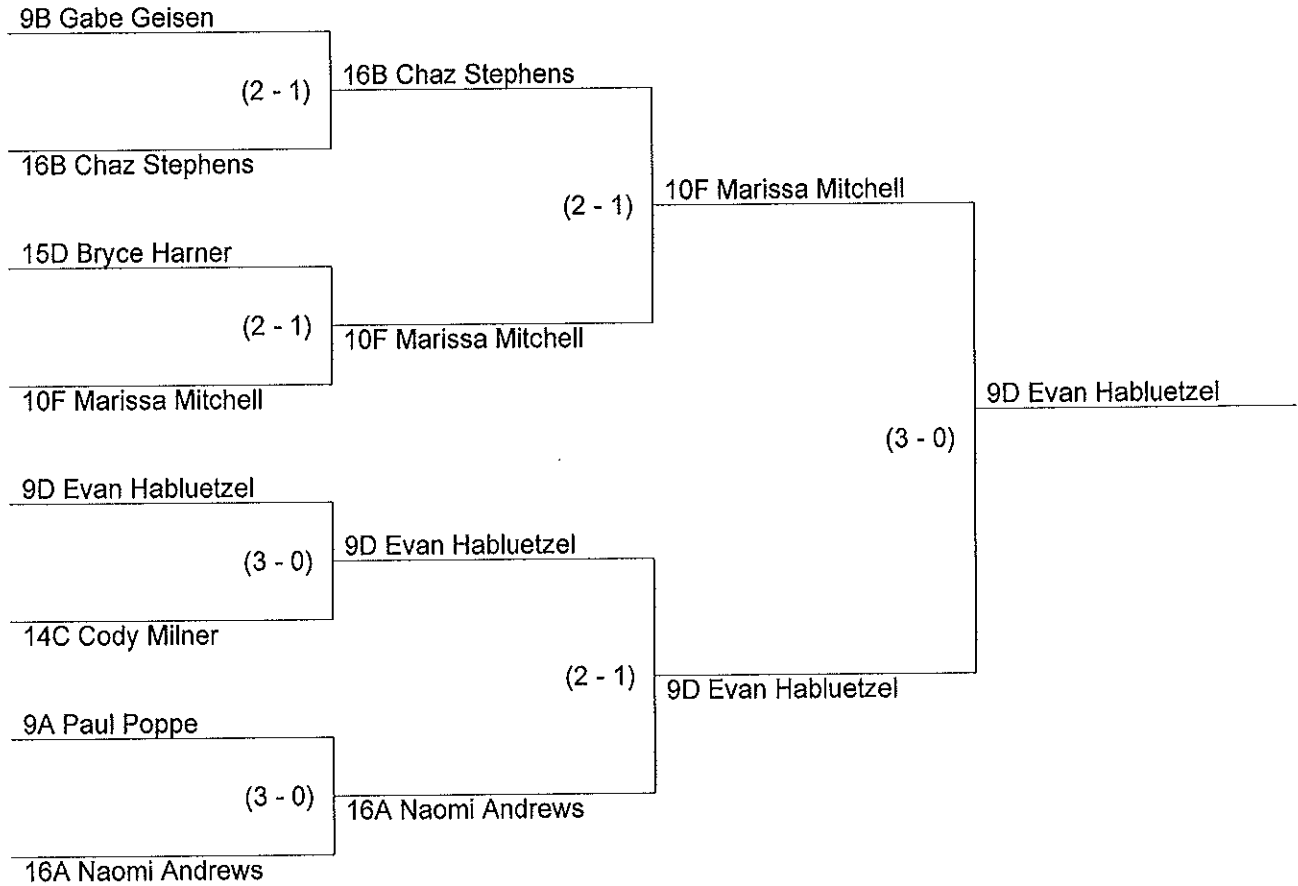

D1-OPEN IPDA (Fri/Sat)

Finals

8:00am Saturday

Flip for Sides

Sweepstakes Summary

ZombieApocalypse15

	<u>School</u>	<u>Points</u>	<u># Students</u>	<u># Entries</u>
First Place	9 Hutchinson Community College	94	10	4
Second Place	10 Independence Community College	53	7	6
Third Place	16 Tulsa Community College	50	2	2
Fourth Place	14 Oklahoma Christian University	47	5	5
Fifth Place	15 Sterling College	29	6	4
Sixth Place	1 Barton Community College	0	1	0
Seventh Place	2 Bethel College	0	2	0
Eighth Place	3 Central Methodist University	0	1	0
Ninth Place	4 Central Wyoming College	0	2	0
Tenth Place	5 Concordia University	0	4	0
	6 Doane College	0	6	0
	7 Friends University	0	0	0
	8 Hastings College	0	6	0
	11 Kansas City Kansas Community College	0	3	0
	12 Kansas State University	0	2	0
	13 Northwest Missouri State University	0	3	0
	17 University of Nebraska-Kearney	0	2	0
	18 University of Nebraska-Lincoln	0	7	0
	19 West Texas A&M University	0	4	0
	20 York College	0	4	0