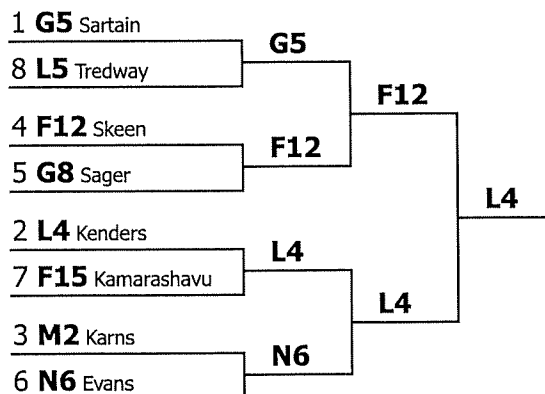

National Christian College Forensics Invitational

Novice IPDA

Elimination round bracket

This tournament is being run using SpeechWire Tournament Services software - www.SpeechWire.com.
© 2004-2022 Ben Stewart - All Rights Reserved. SpeechWire version 4.22.000.