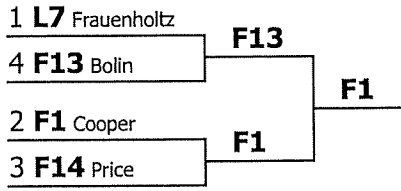

National Christian College Forensics Invitational

JV IPDA

Elimination round bracket

This tournament is being run using SpeechWire Tournament Services software - www.SpeechWire.com.
© 2004-2022 Ben Stewart - All Rights Reserved. SpeechWire version 4.22.000.