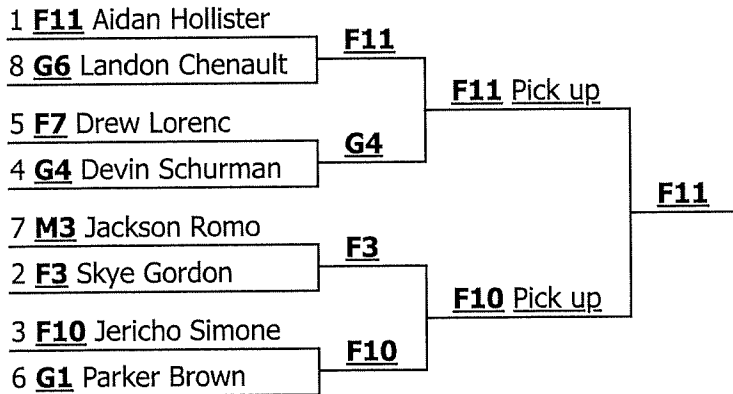

National Christian College Forensics Invitational -- [Return to home page](#)

Elimination round bracket

Please select a grouping to view the elimination round bracket for: Varsity IPDA ▼ View bracket

Return to tabulation center Return to home page

Varsity IPDA

View Schematic Tab sheet Competitors in order Speakers in order :: **Print** Print bracket

The elimination round bracket for this grouping is shown below. You can edit the current round of competition on the bracket, if you wish, by using the links on the right side of each part of the bracket. For instance, you can 'Pick up' an entry in the bracket, then 'Swap' them with another entry, 'Place here' where there is currently a bye, or remove them from competition. You can also fill in byes with entries from elsewhere in the bracket or even add entries that did not originally qualify for the bracket by picking up entries already in the bracket or adding the new entries in place of byes.