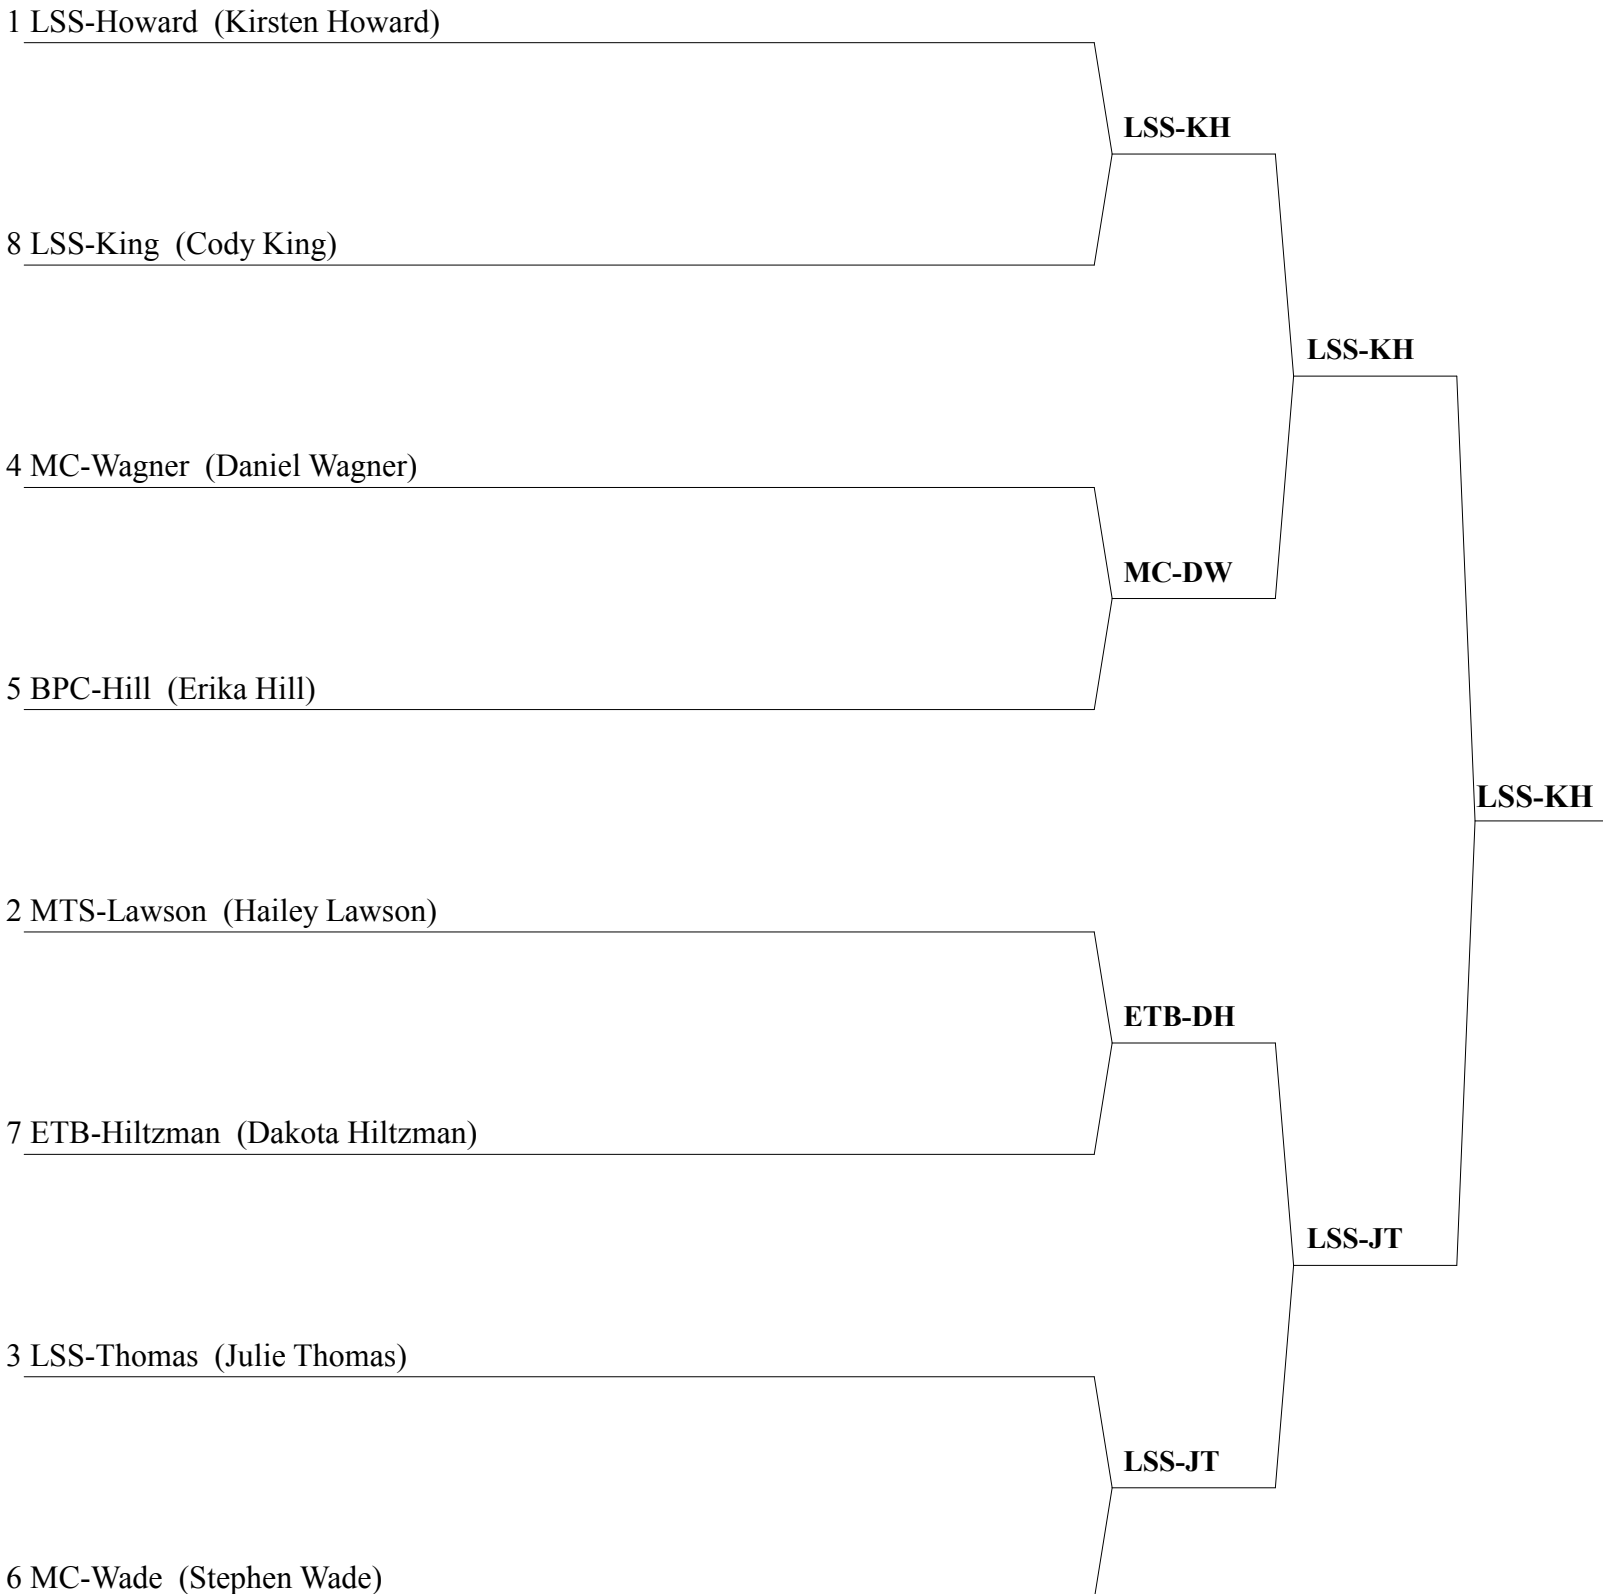

Deep South Debate Tournament

Mississippi College

December 6-7, 2013

Division: Varsity

1 LSS-Howard (Kirsten Howard)

LSS-KH

8 LSS-King (Cody King)

LSS-KH

4 MC-Wagner (Daniel Wagner)

MC-DW

5 BPC-Hill (Erika Hill)

LSS-KH

2 MTS-Lawson (Hailey Lawson)

ETB-DH

7 ETB-Hiltzman (Dakota Hiltzman)

LSS-JT

3 LSS-Thomas (Julie Thomas)

LSS-JT

6 MC-Wade (Stephen Wade)